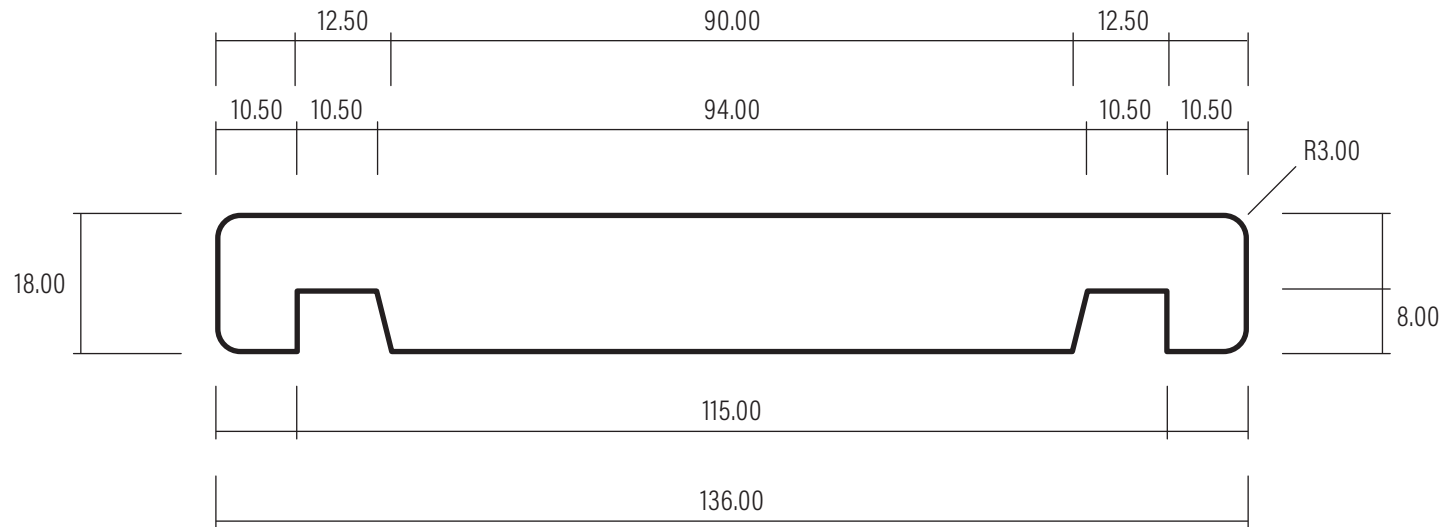

136 x 18 Double Groove Door Jamb

1:1 SCALE

WHEN PRINTED TO A4 AT 100%

Version V1

Date: 03/03/2023

Ref: DS064

0508 111 000

sales@humepine.nz