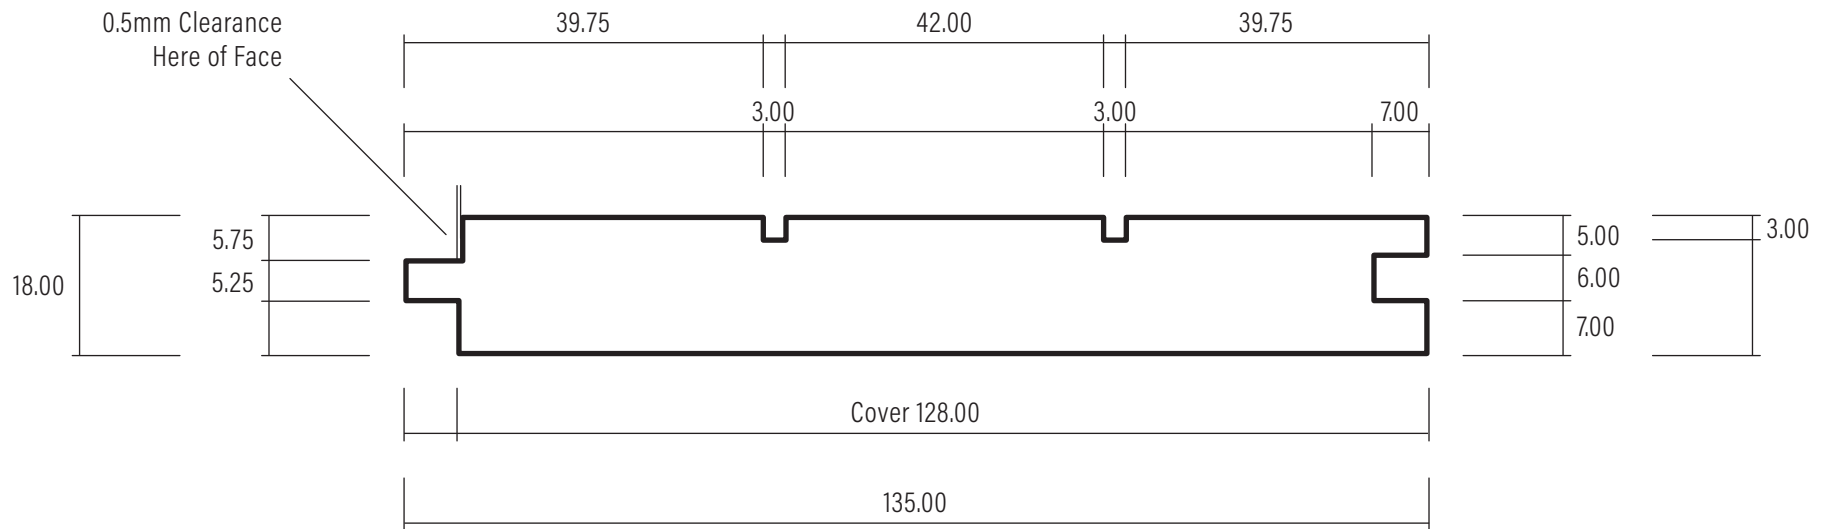

135 x 18 T&G Flooring

Version V1

Date: 03/03/2023

Ref: DS067

1:1 SCALE

WHEN PRINTED TO A4 AT 100%

0508 111 000

sales@humepine.nz