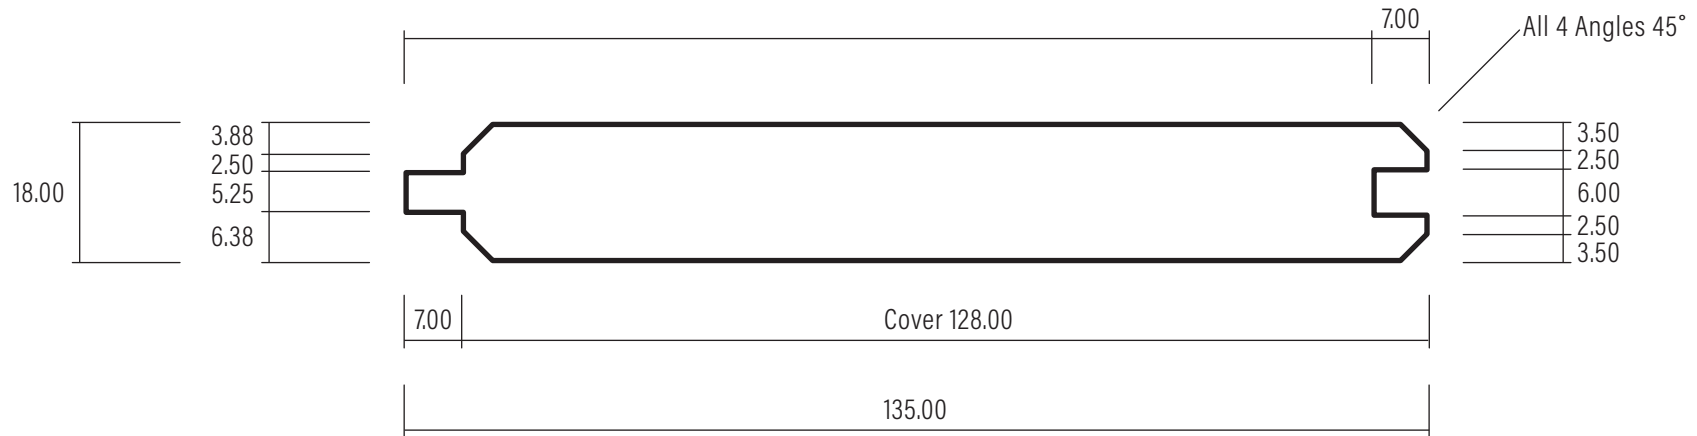

135 x 18 TGVV Panelling

1:1 SCALE

WHEN PRINTED TO A4 AT 100%

Version V1

Date: 03/03/2023

Ref: DS072

0508 111 000

sales@humepine.nz