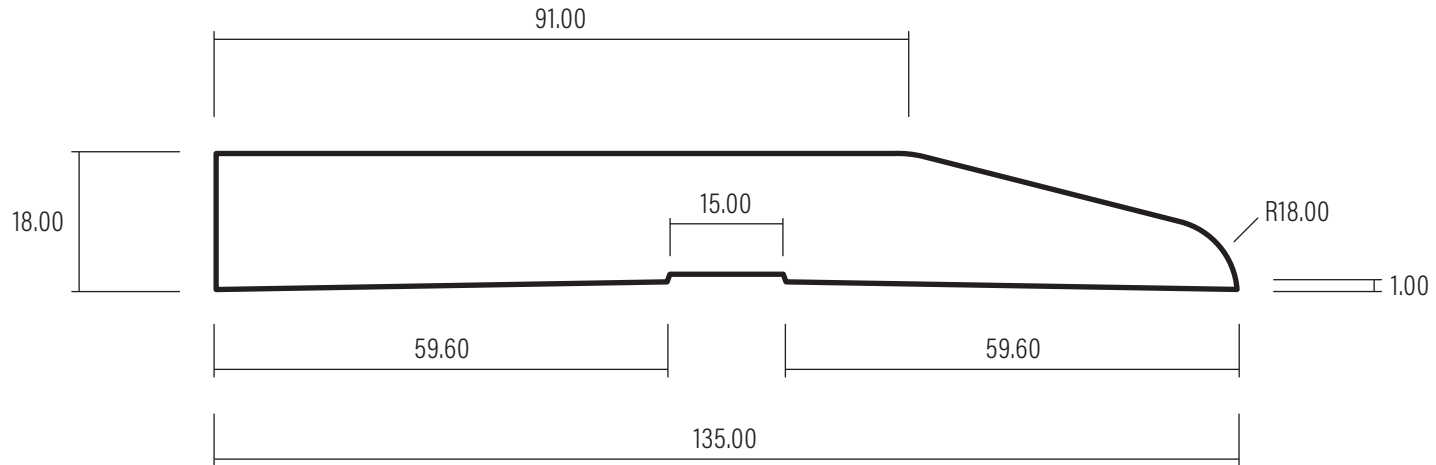

135 x 18 Government

Version V1

Date: 03/03/2023

Ref: DS130

1:1 SCALE

WHEN PRINTED TO A4 AT 100%

0508 111 000

sales@humepine.nz