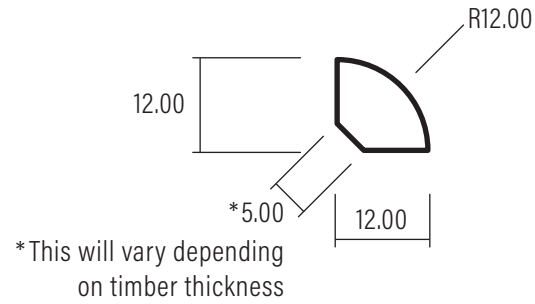

12mm Quad

Version V1

Date: 03/03/2023

Ref: DS001

1:1 SCALE

WHEN PRINTED TO A4 AT 100%

0508 111 000

sales@humepine.nz