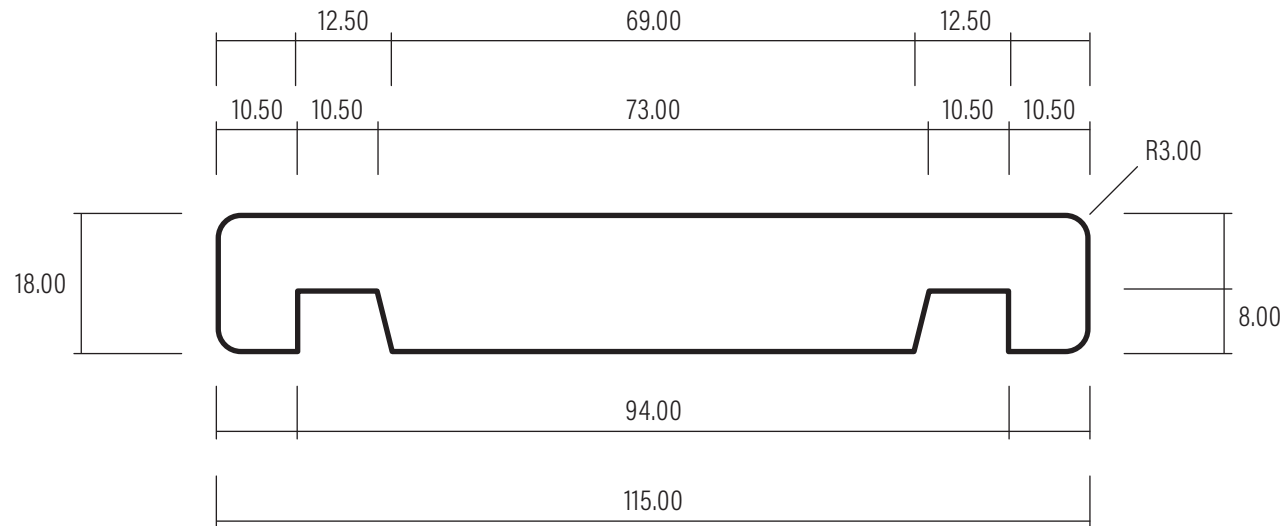

115 x 18 Double Groove Door Jamb

1:1 SCALE

WHEN PRINTED TO A4 AT 100%

Version V1

Date: 03/03/2023

Ref: DS065

0508 111 000

sales@humepine.nz