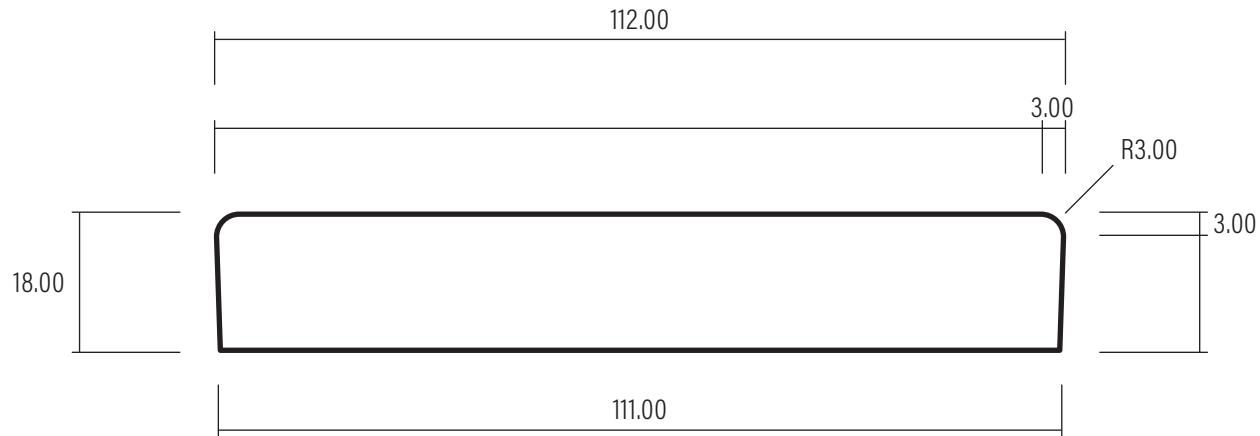

112 x 18 Undershot Door Jamb

Version V1

Date: 03/03/2023

Ref: DS061A

1:1 SCALE

WHEN PRINTED TO A4 AT 100%

0508 111 000

sales@humepine.nz