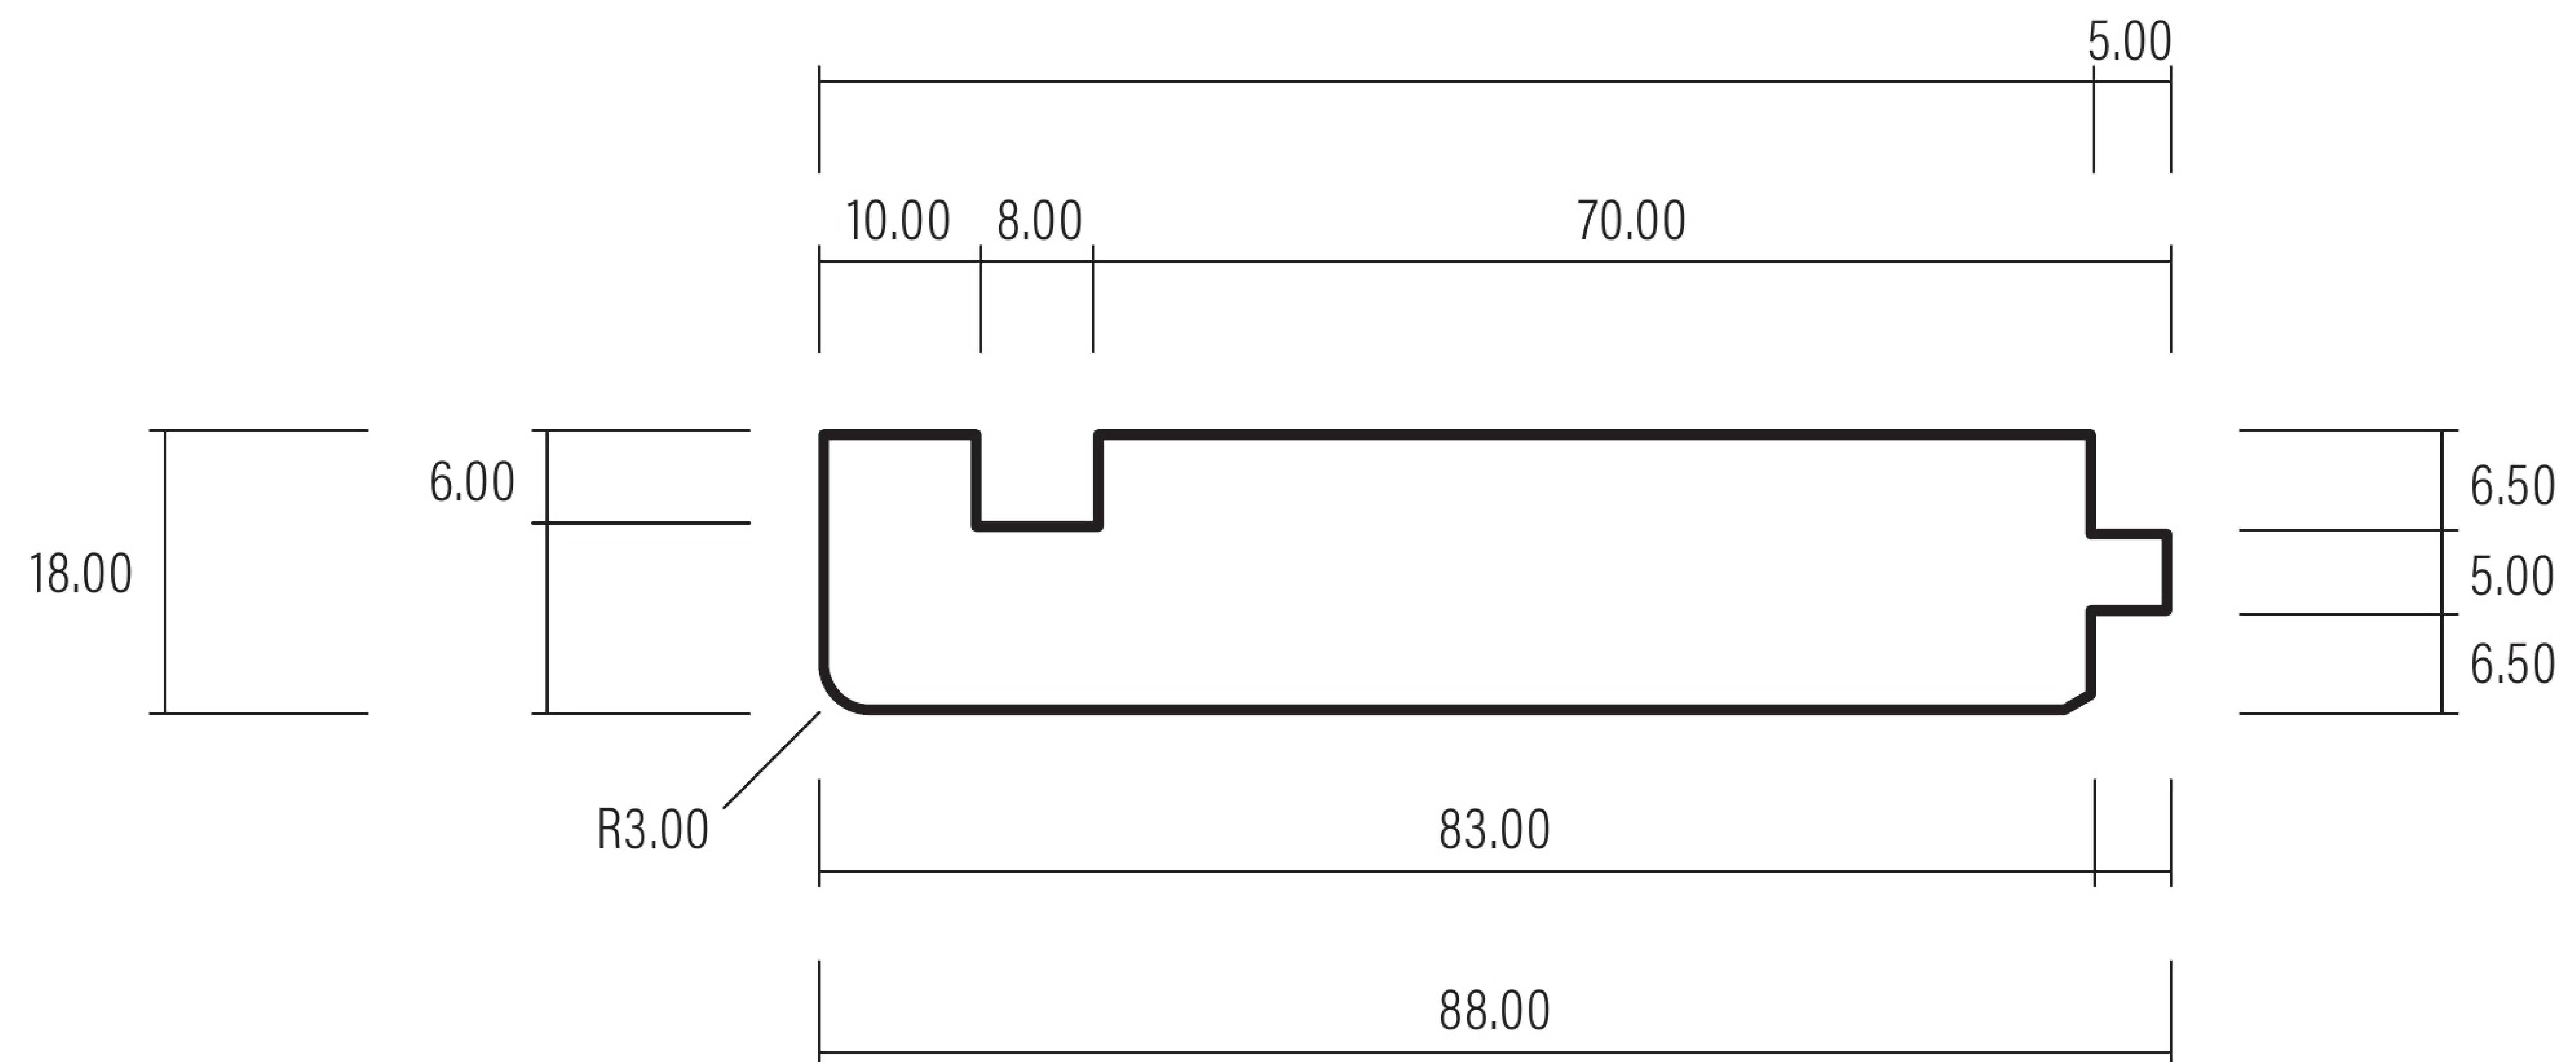

83 x 18 Universal Box Corner

Version V1

Date: 03/03/2023

Ref: DS115B

1:1 SCALE

WHEN PRINTED TO A4 AT 100%

0508 111 000

sales@humepine.nz