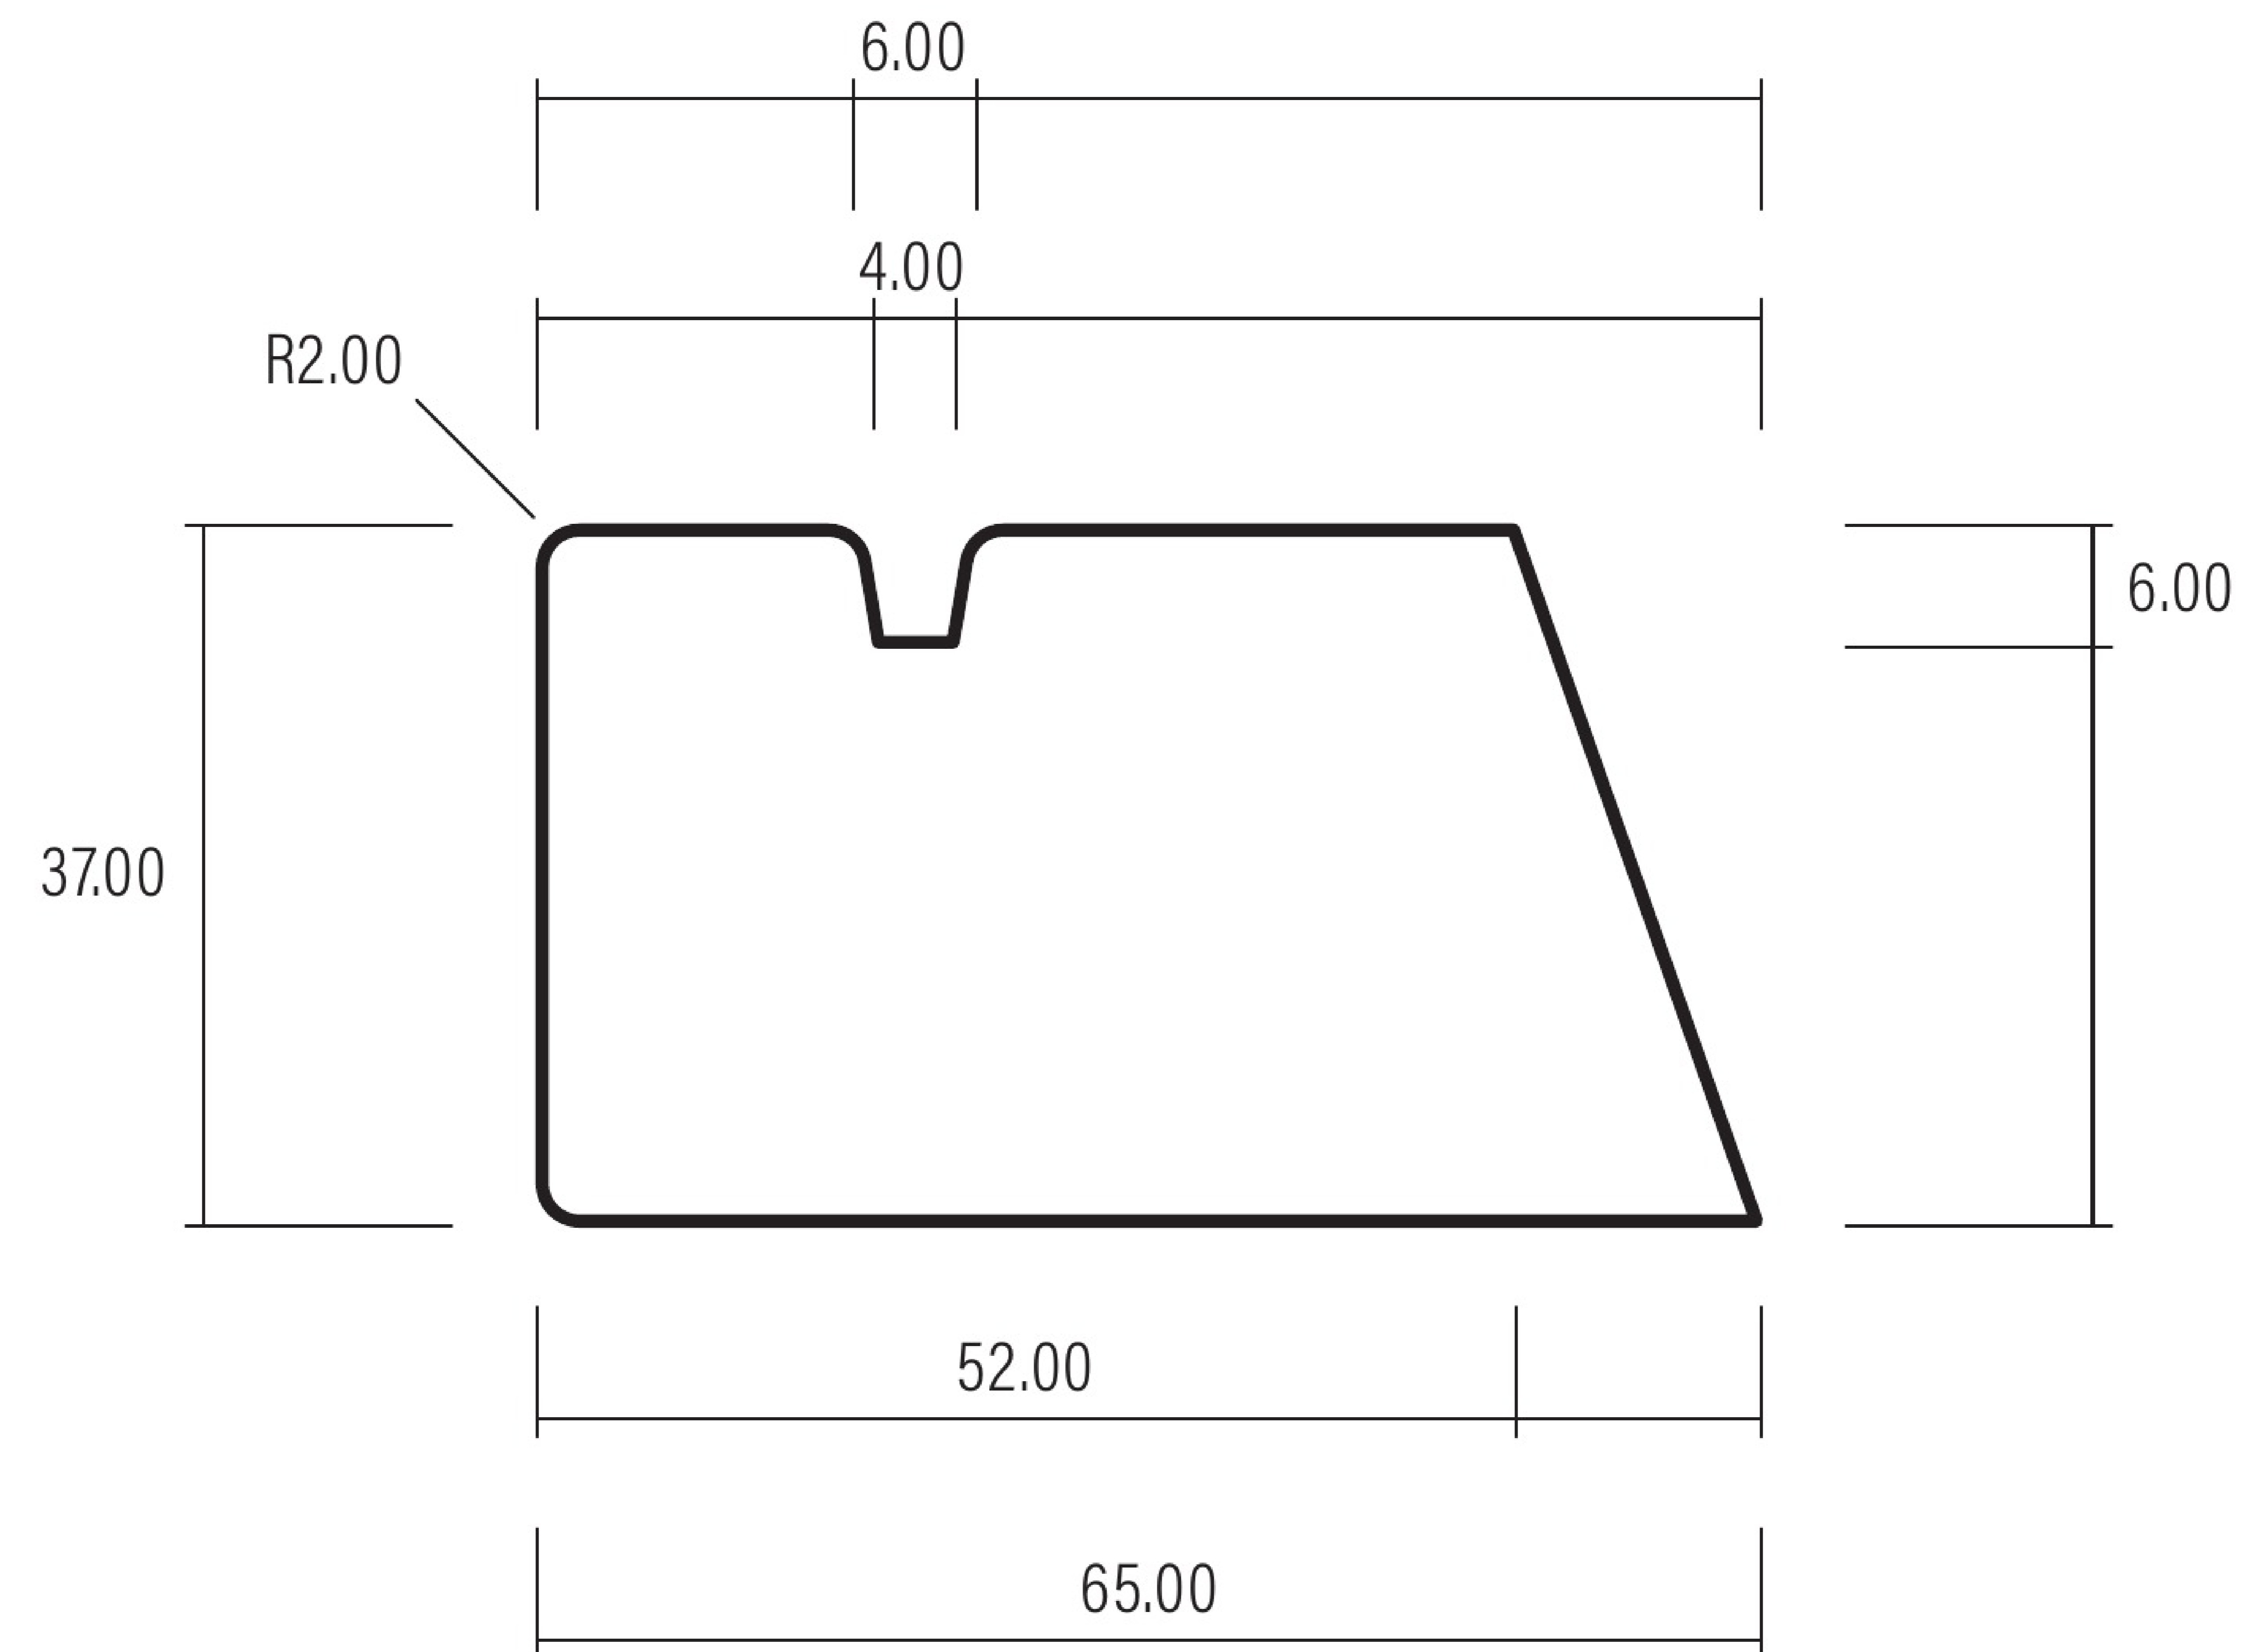

65 x 37 Sill

Version V1

Date: 03/03/2023

Ref: DS112

1:1 SCALE

WHEN PRINTED TO A4 AT 100%

0508 111 000

sales@humepine.nz