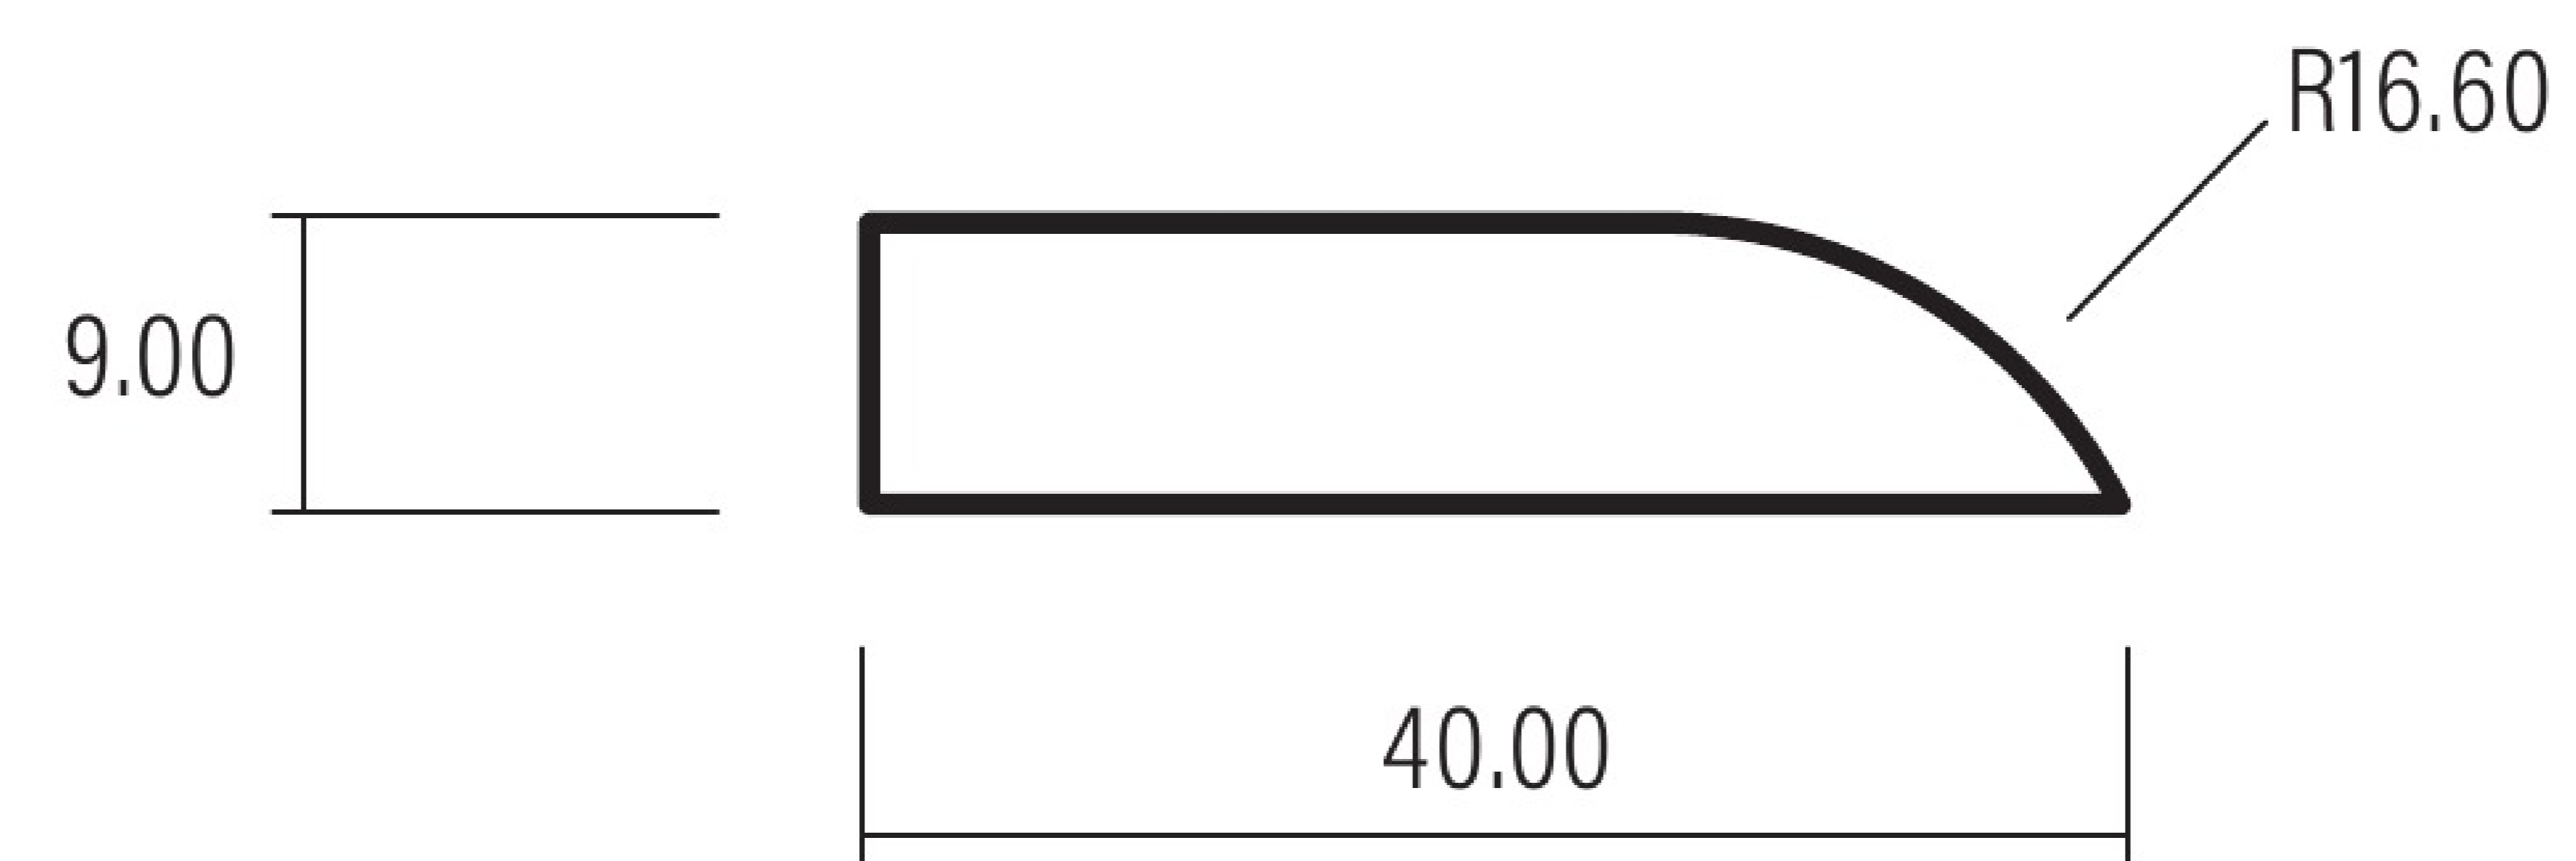

40 x 9 Rustic Plug

Version V1

Date: 03/03/2023

Ref: DS110

1:1 SCALE

WHEN PRINTED TO A4 AT 100%

0508 111 000

sales@humepine.nz