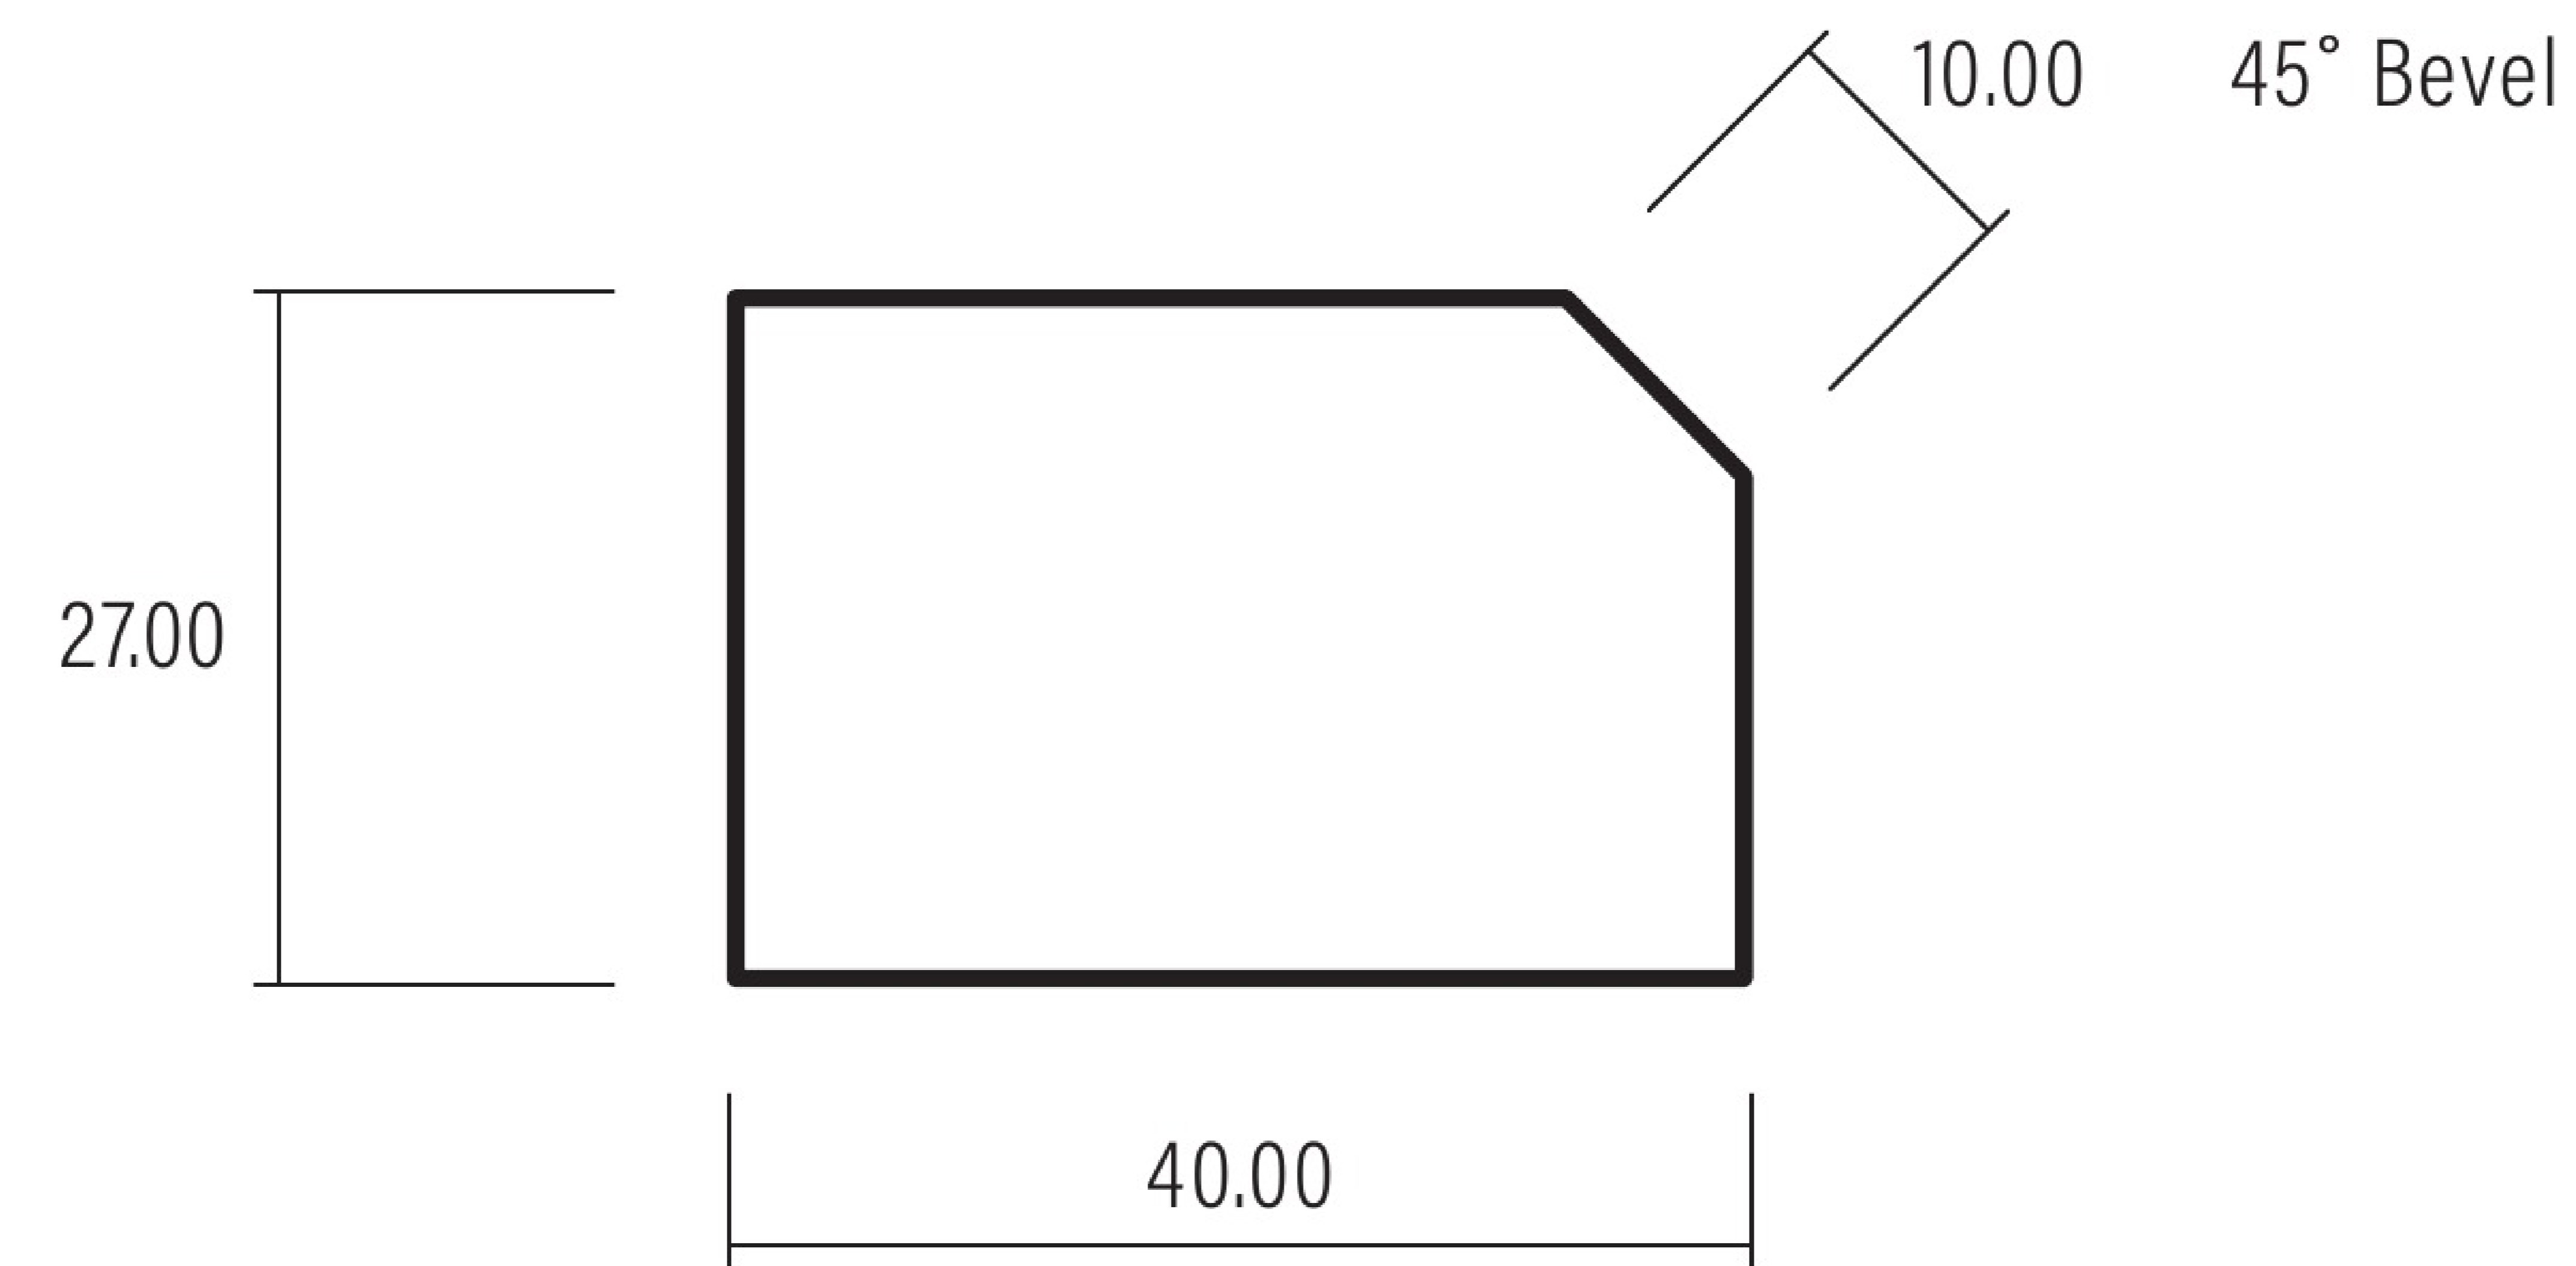

40 x 27 Eaves Mould

Version V1

Date: 03/03/2023

Ref: DS040

1:1 SCALE

WHEN PRINTED TO A4 AT 100%

0508 111 000

sales@humepine.nz