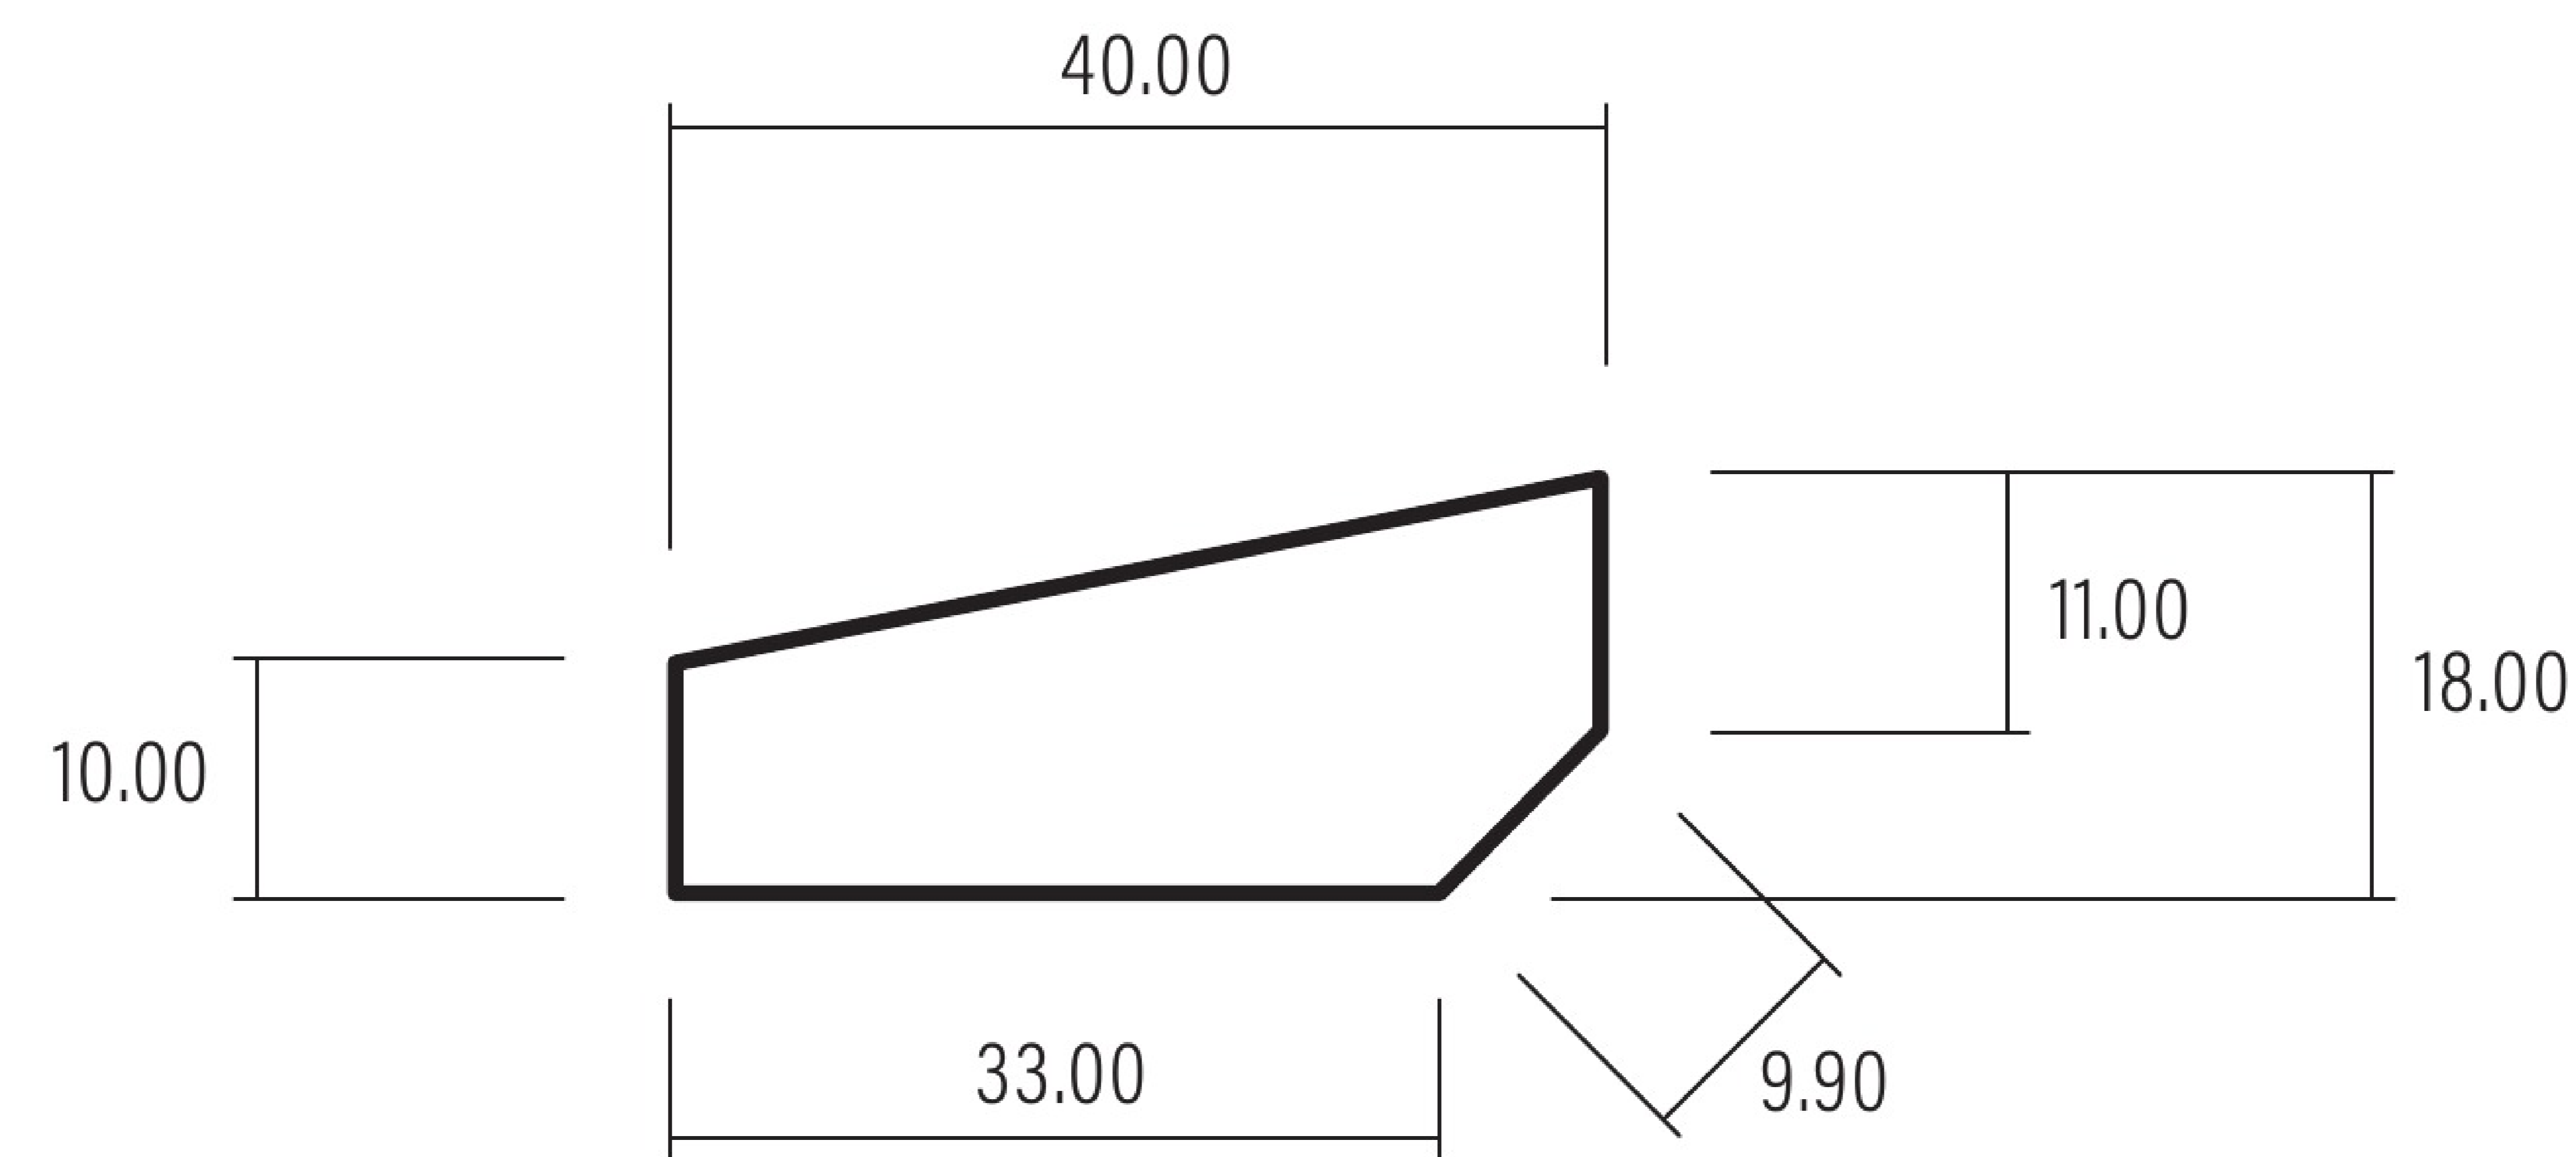

40 x 18 Bevel Cornice

Version V1

Date: 03/03/2023

Ref: DS008

1:1 SCALE

WHEN PRINTED TO A4 AT 100%

0508 111 000

sales@humepine.nz