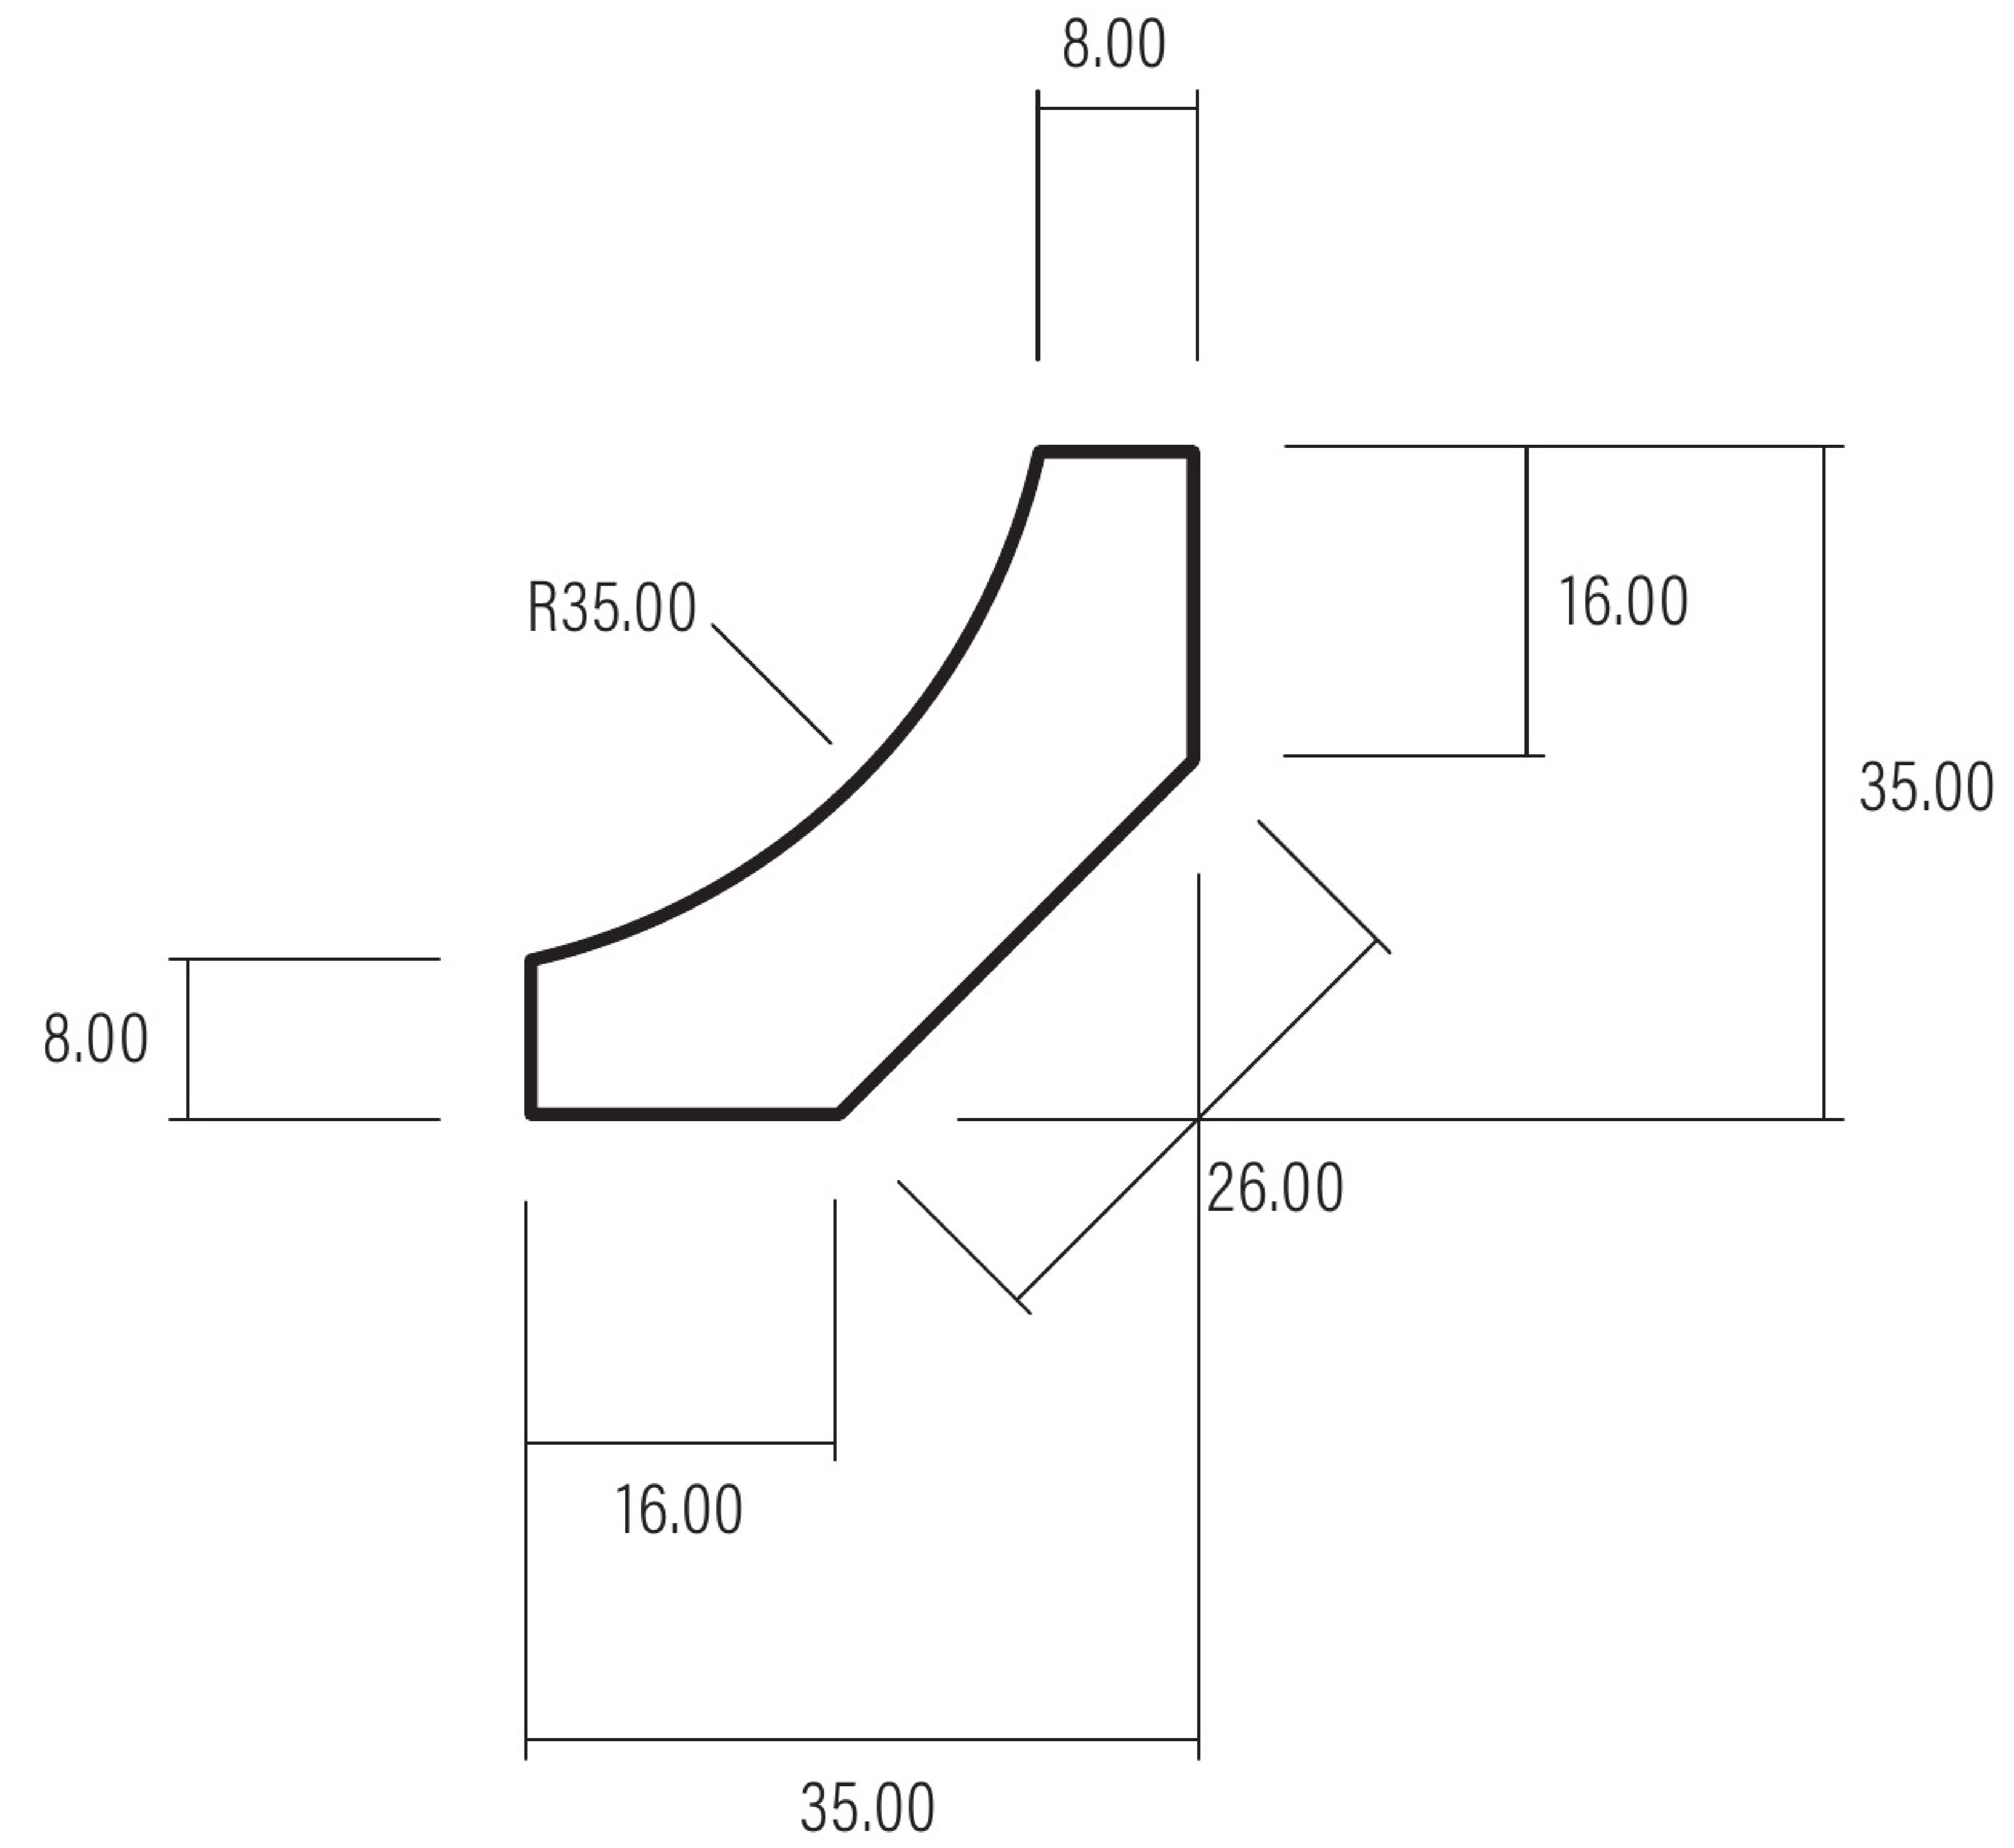

# 35mm Scotia

Version V1

Date: 03/03/2023

Ref: DS006

**1:1 SCALE**

WHEN PRINTED TO A4 AT 100%

0508 111 000

sales@humepine.nz