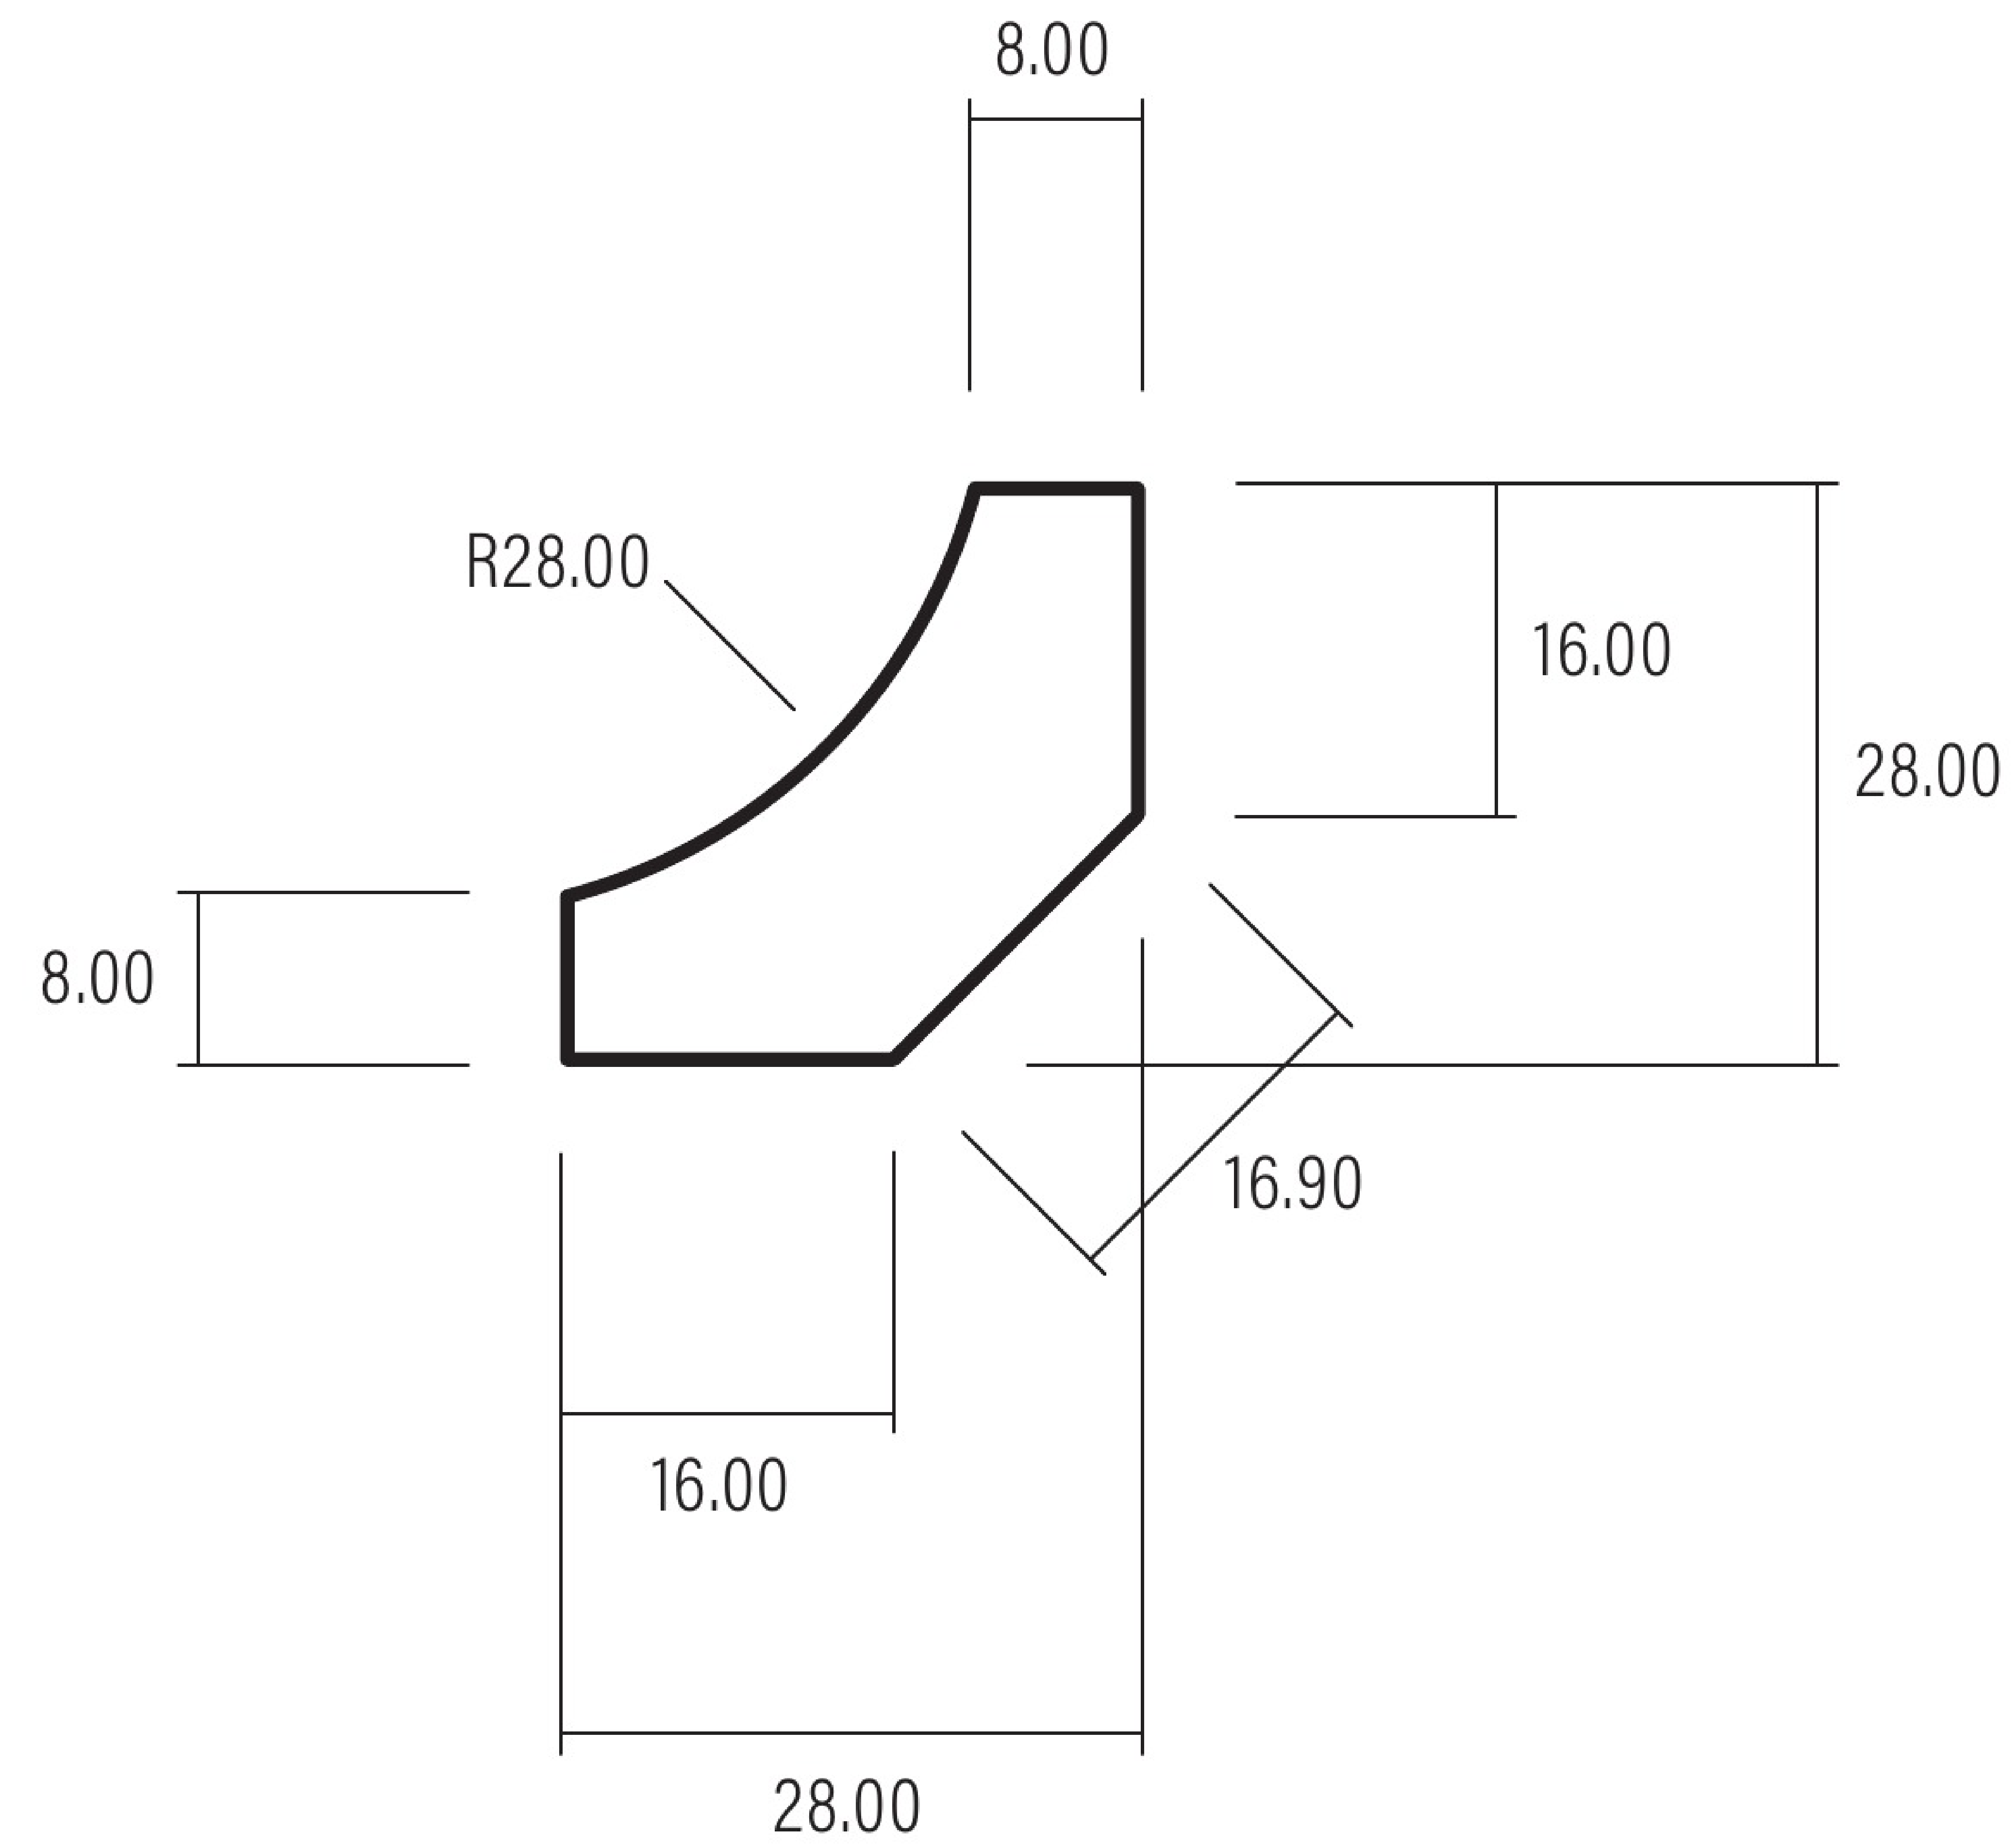

28mm Scotia

Version V1

Date: 03/03/2023

Ref: DS005

1:1 SCALE

WHEN PRINTED TO A4 AT 100%

0508 111 000

sales@humepine.nz