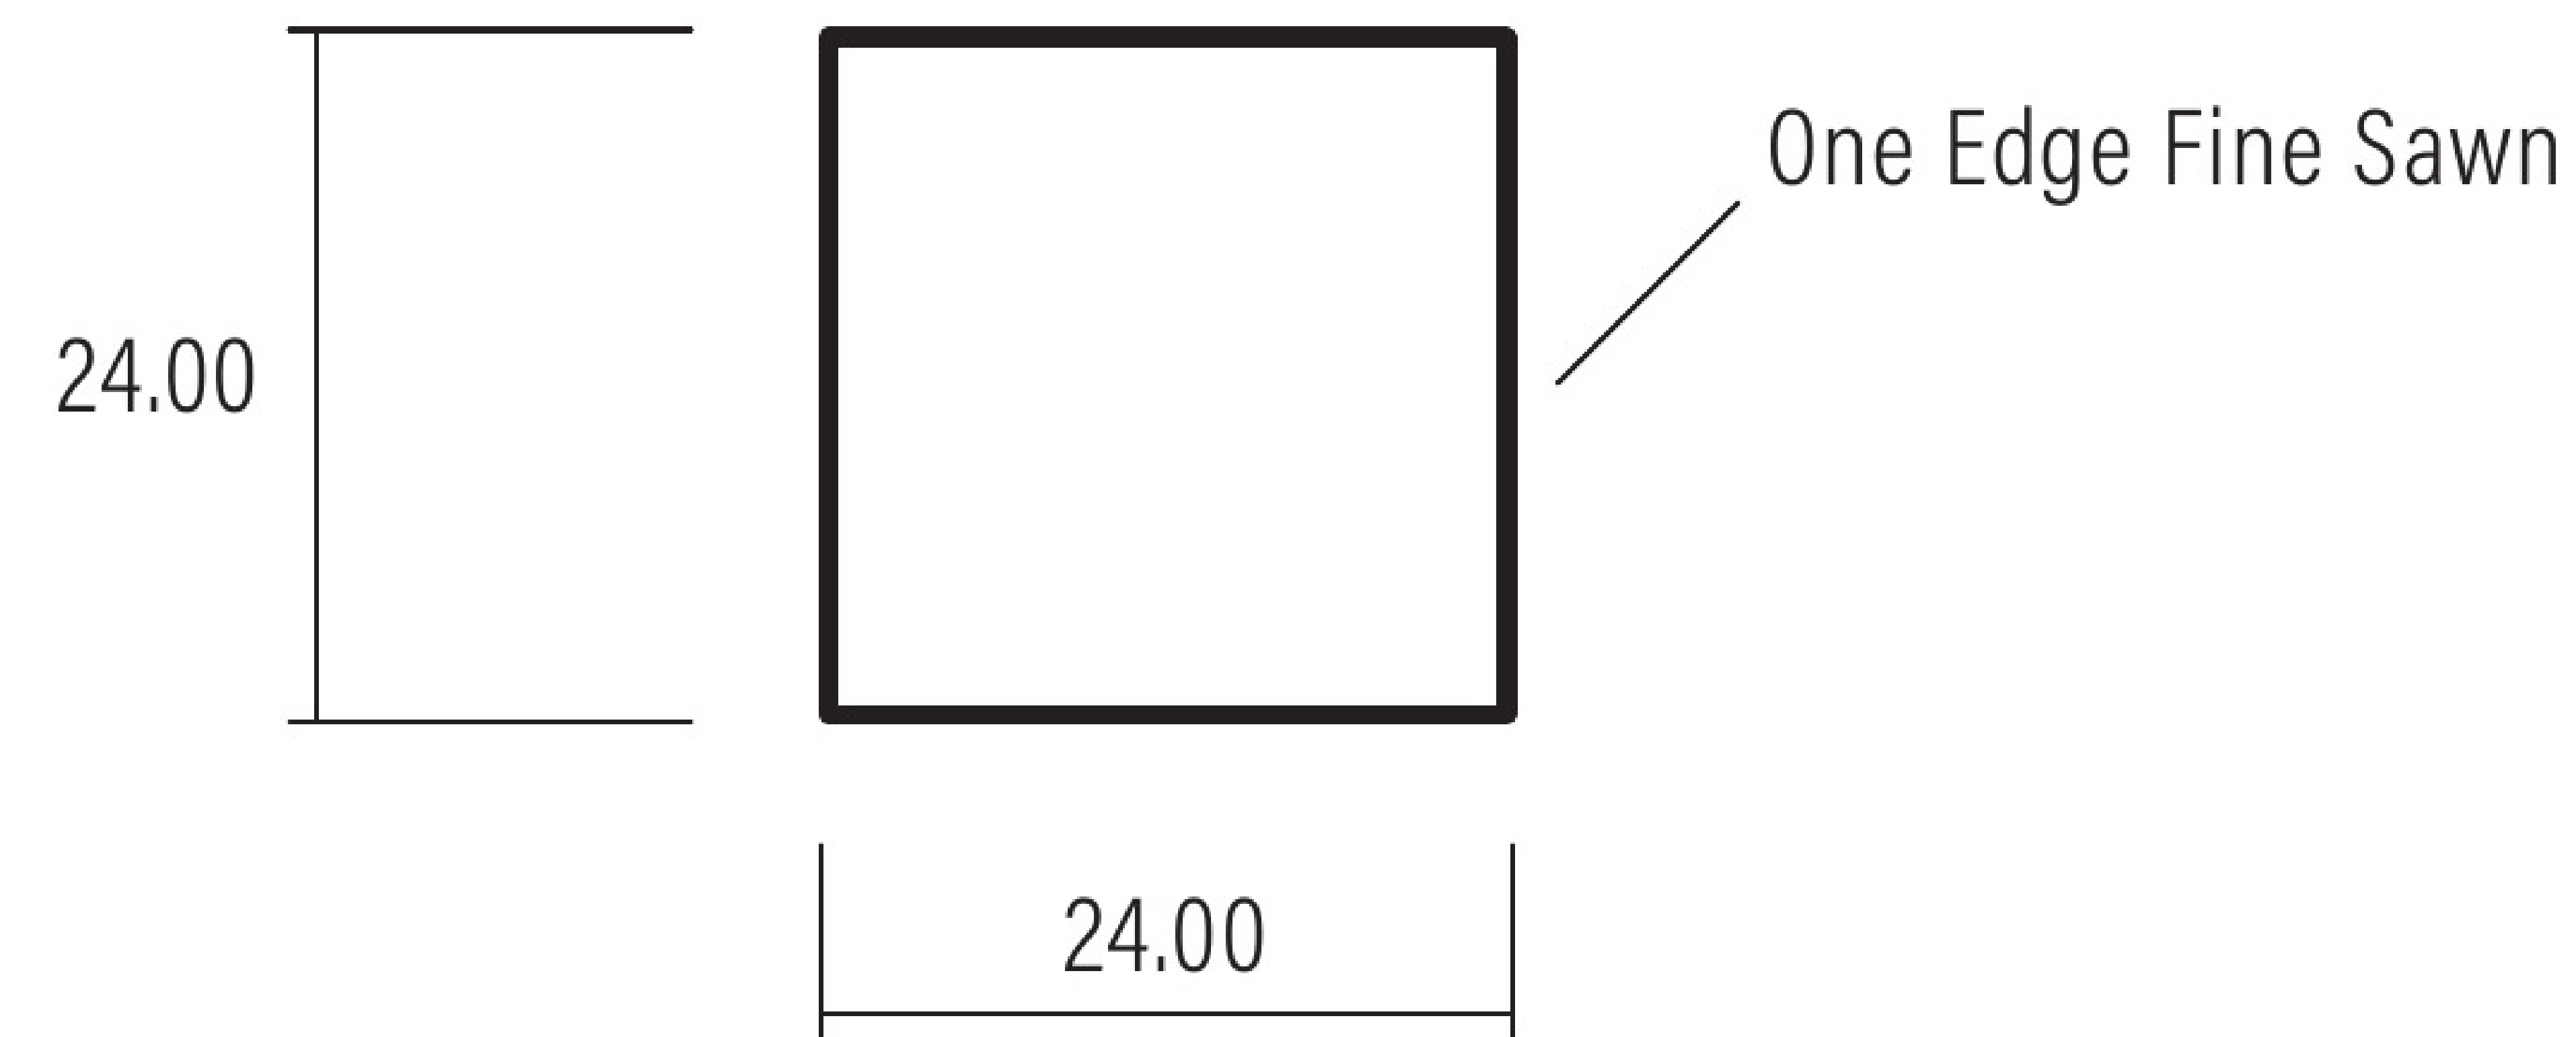

24 x 24 D4S

Version V1

Date: 03/03/2023

Ref: DS025

1:1 SCALE

WHEN PRINTED TO A4 AT 100%

0508 111 000

sales@humepine.nz