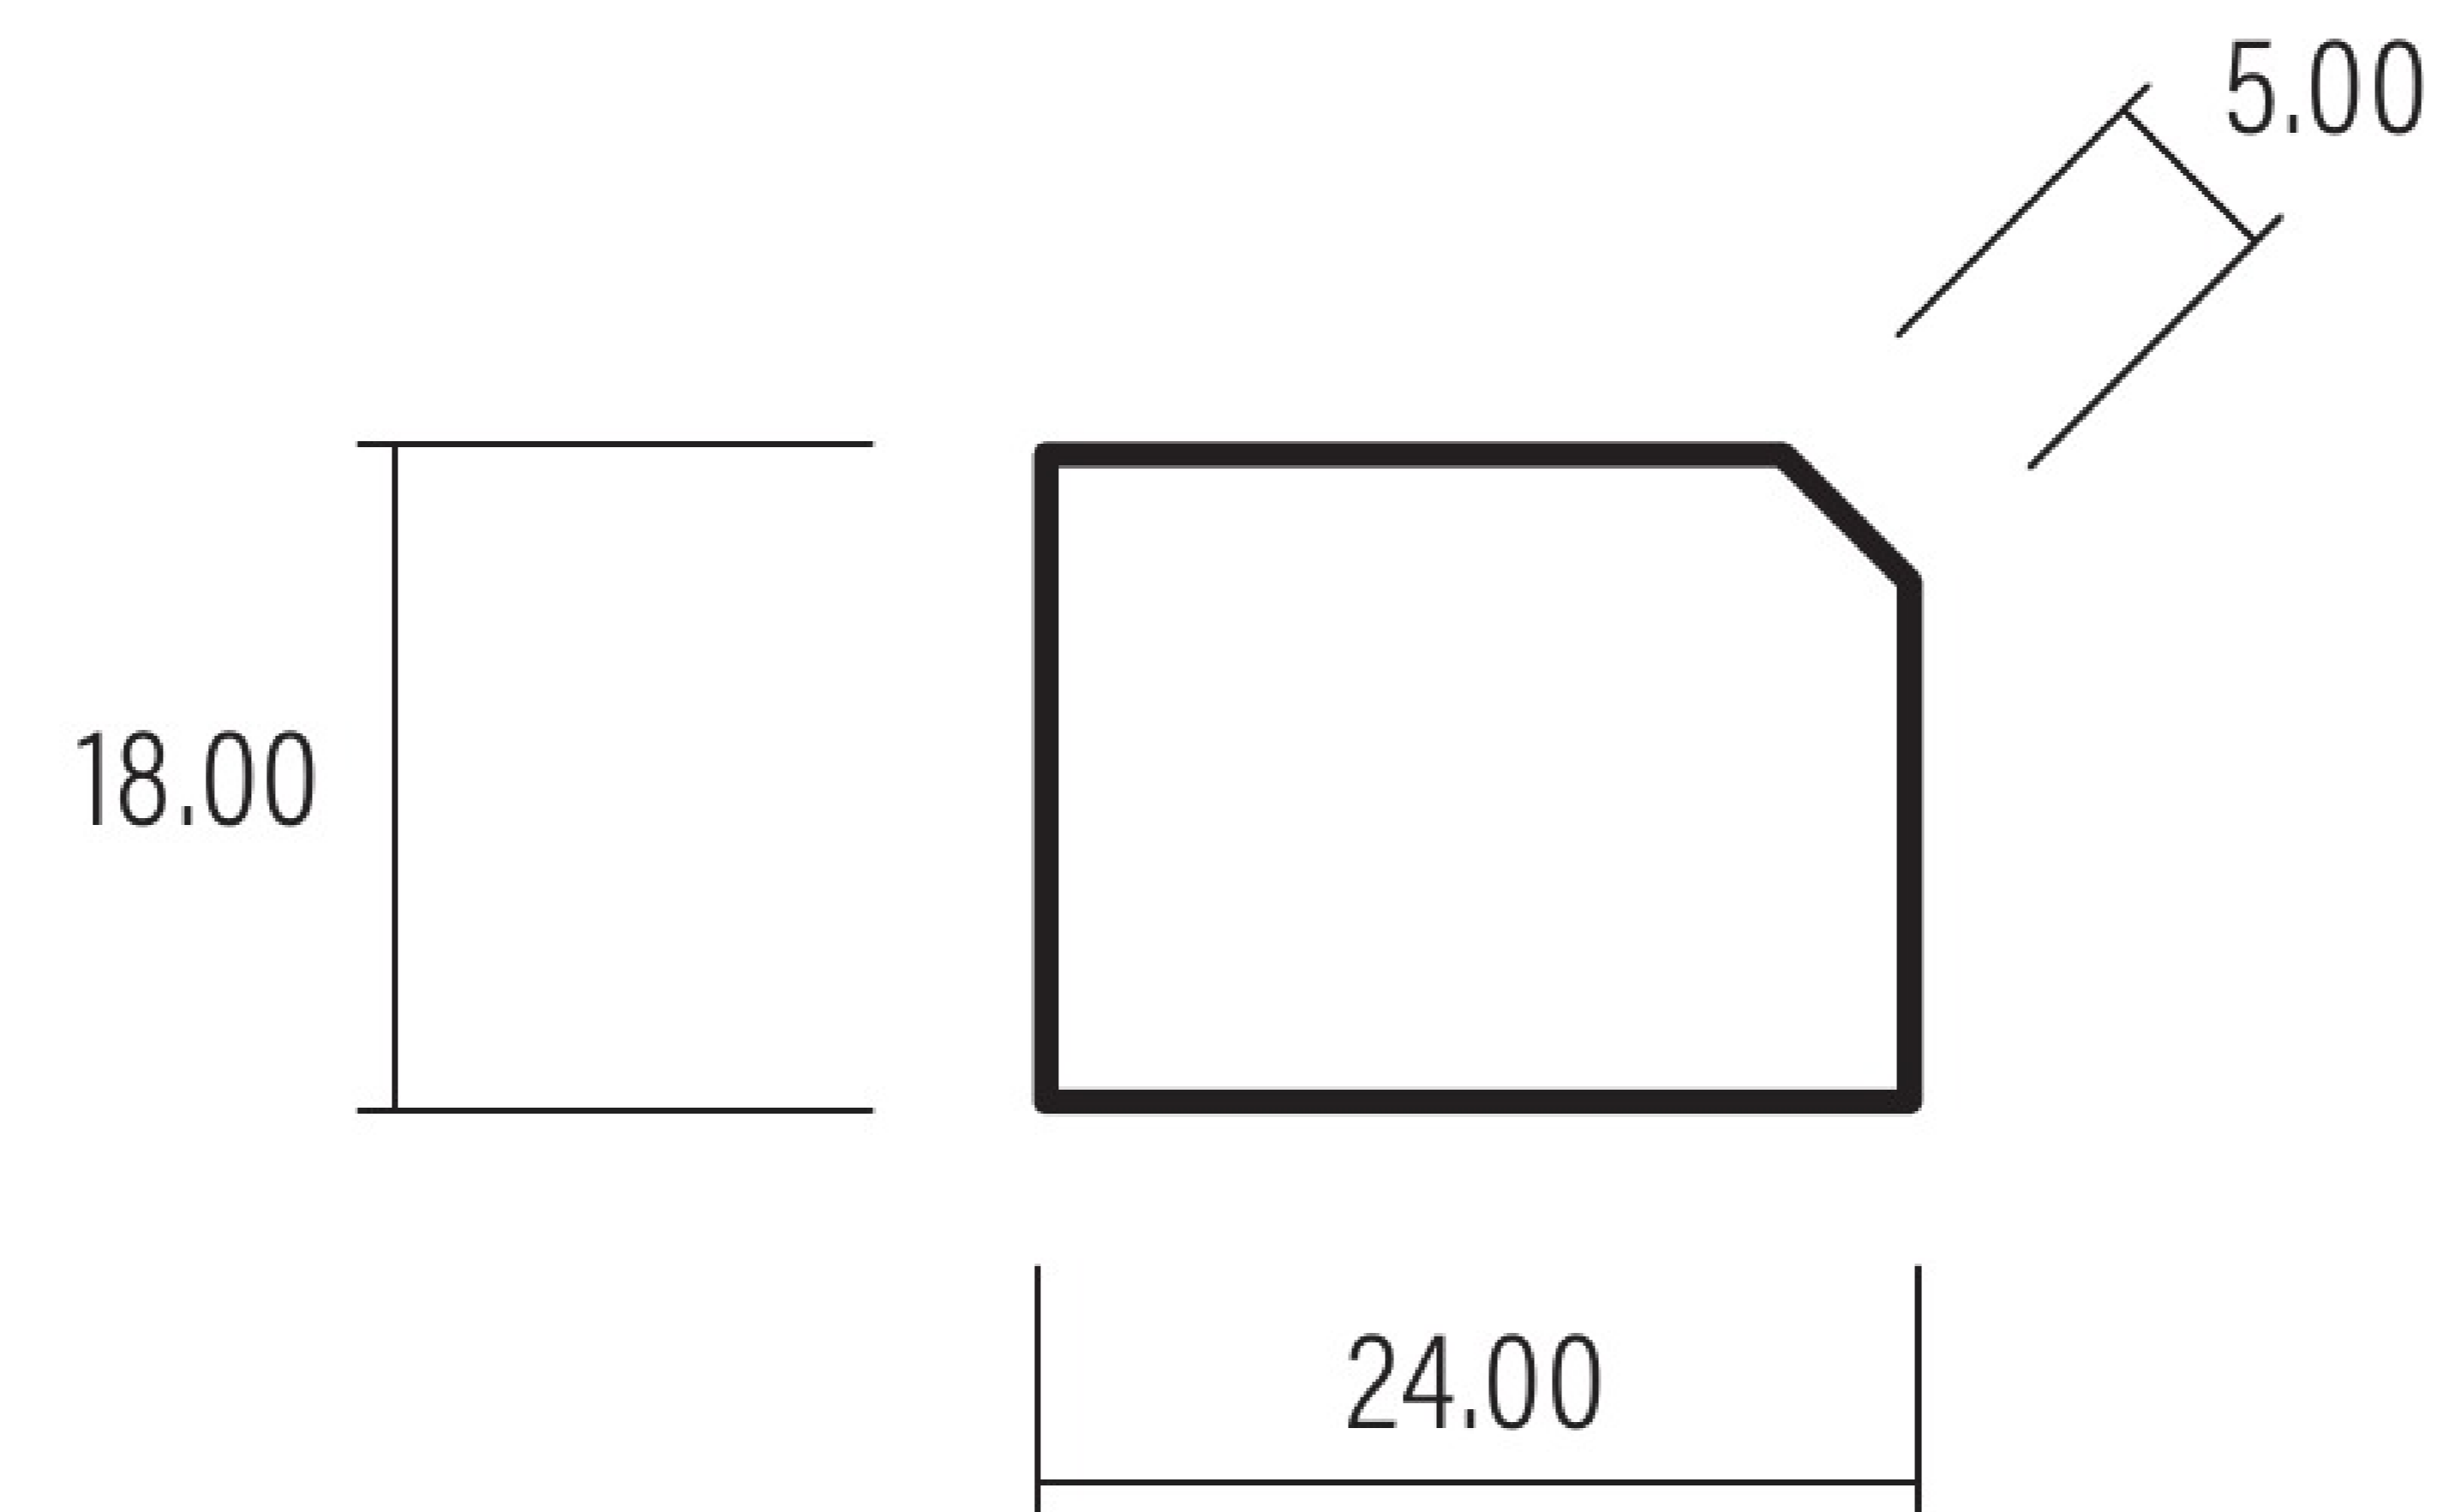

24 x 18 Beazly Mould

Version V1

Date: 03/03/2023

Ref: DS111

1:1 SCALE

WHEN PRINTED TO A4 AT 100%

0508 111 000

sales@humepine.nz