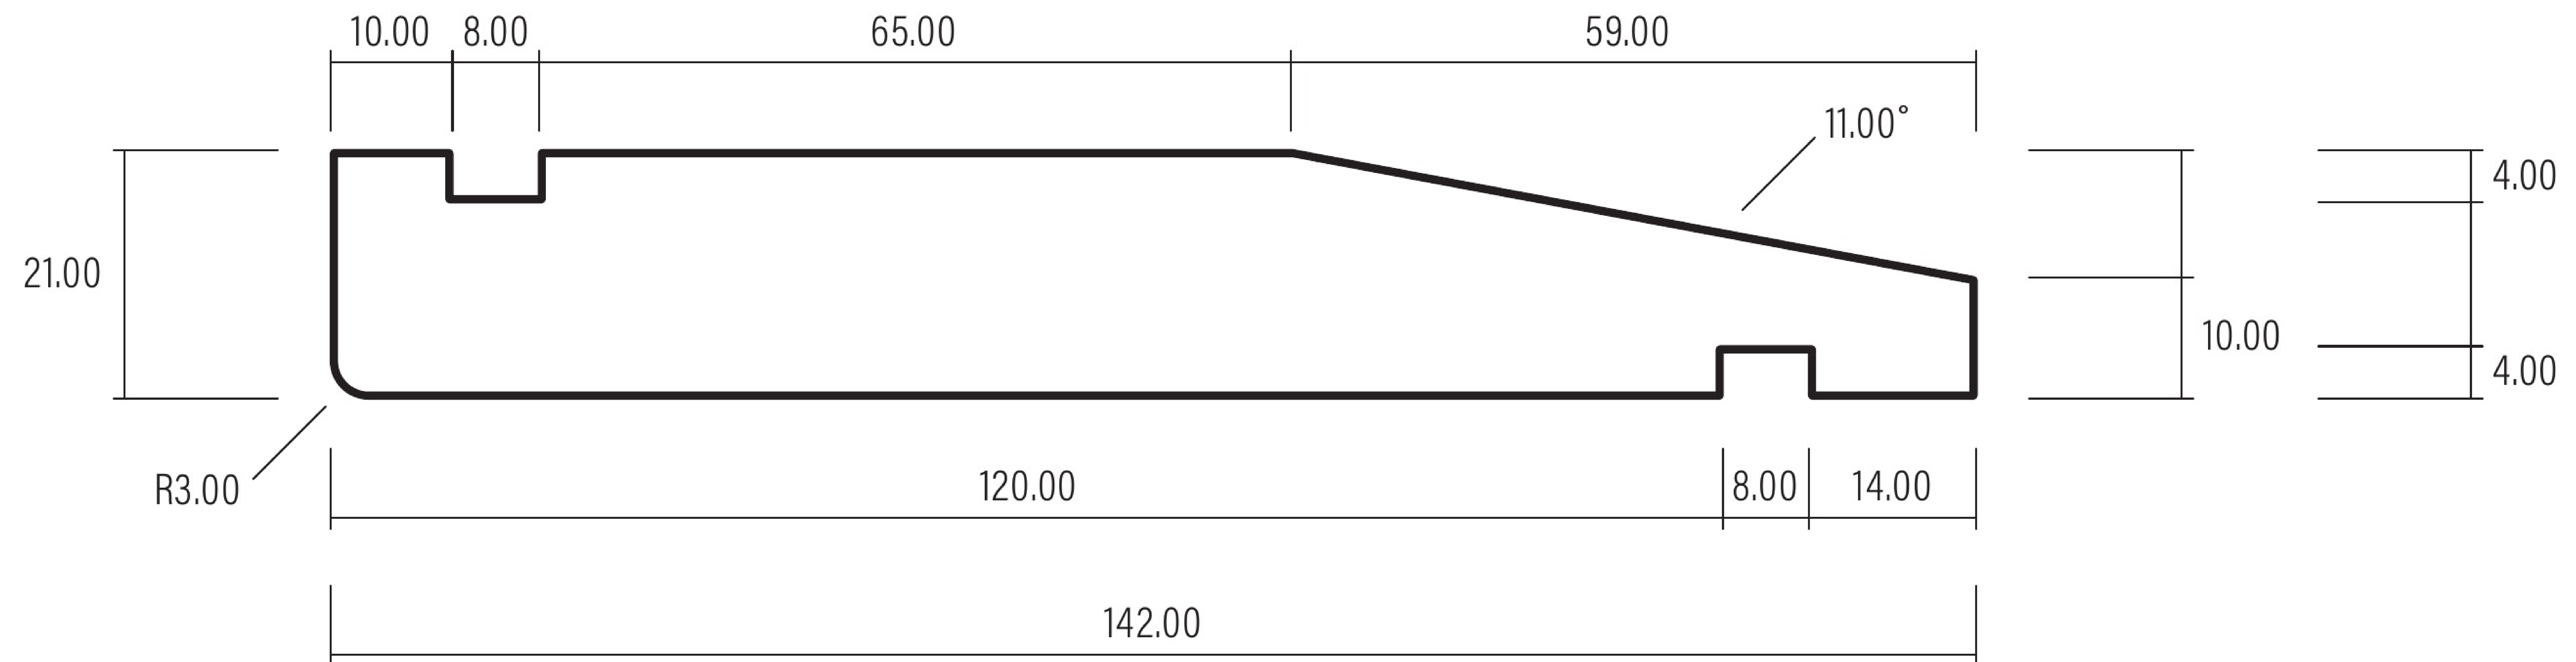

142 x 21 Bevelback Weatherboard

Version V1

Date: 03/03/2023

Ref: DS148

1:1 SCALE

WHEN PRINTED TO A4 AT 100%

0508 111 000

sales@humepine.nz