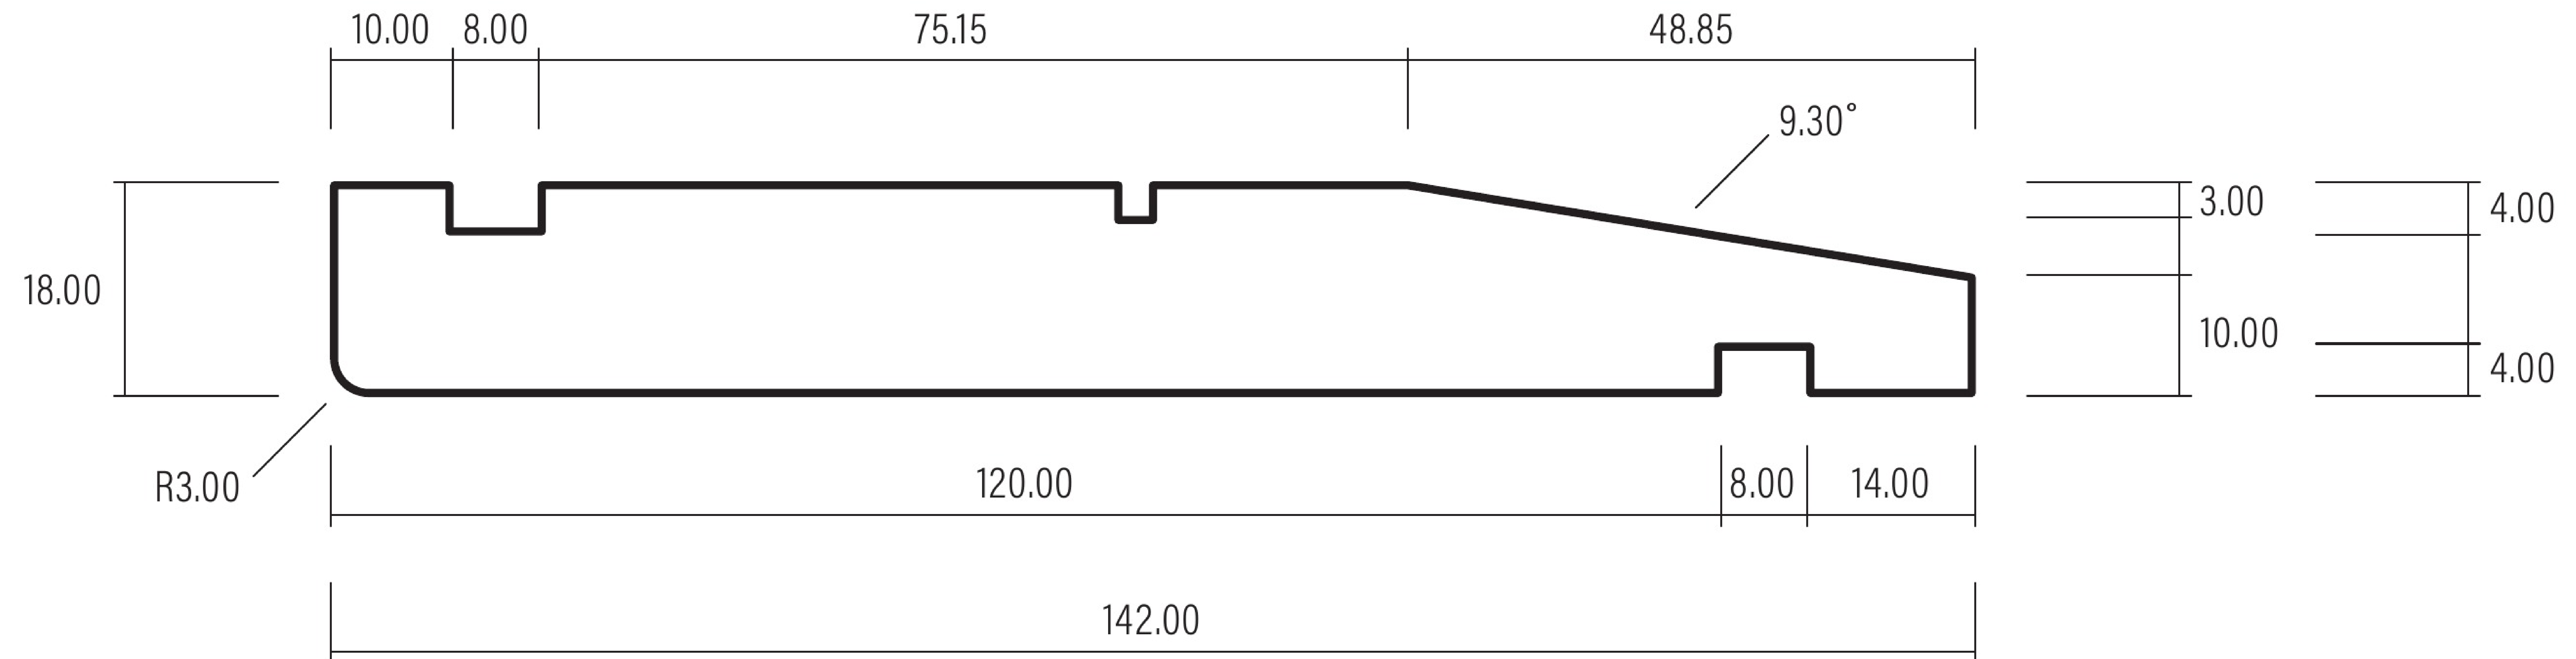

# 142 x 18 Bevelback Weatherboard

1:1 SCALE

WHEN PRINTED TO A4 AT 100%

Version V1

Date: 03/03/2023

Ref: DS056A

0508 111 000

sales@humepine.nz