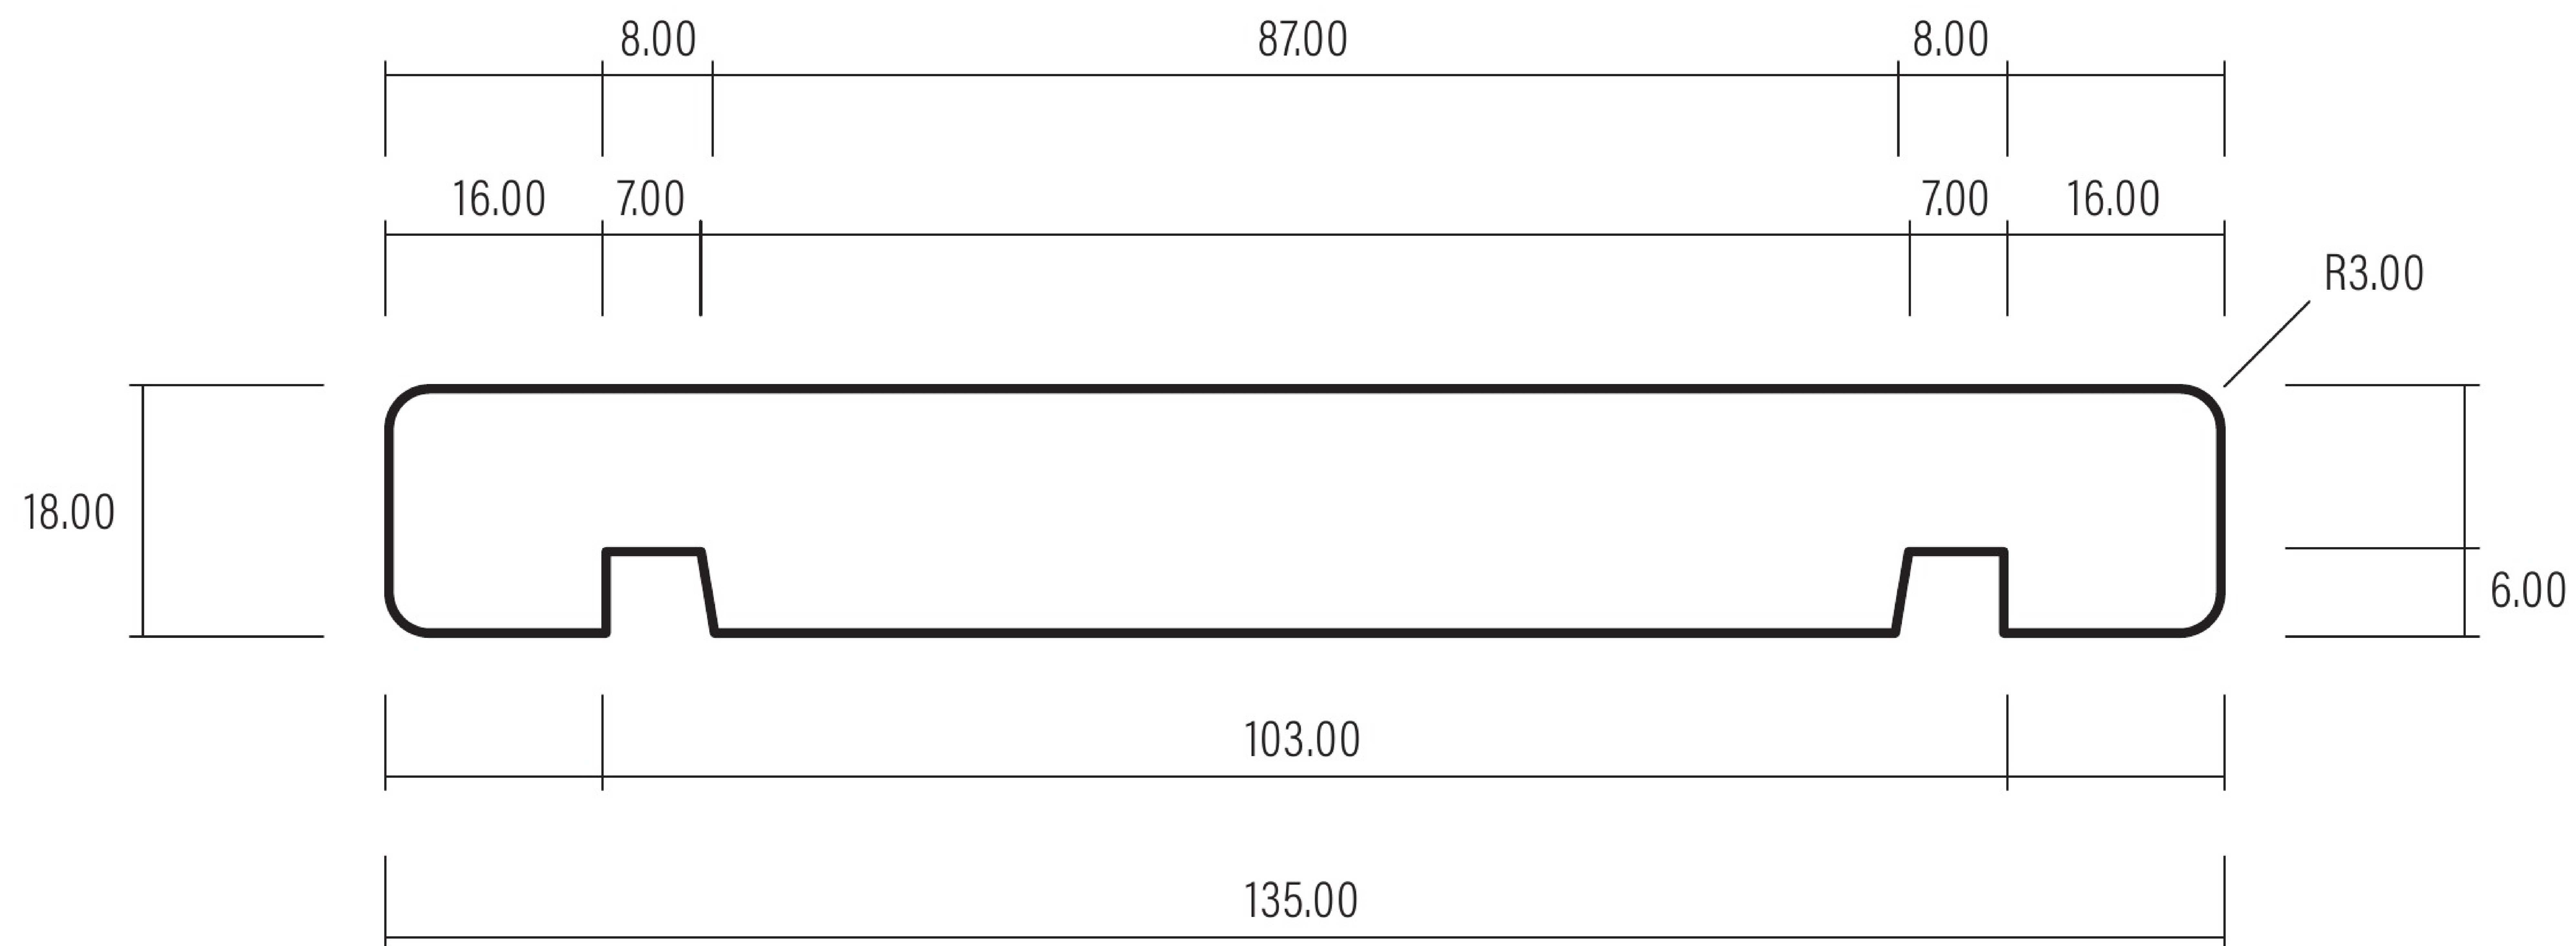

135 x 18 Fascia

Version V1

Date: 03/03/2023

Ref: DS075A

1:1 SCALE

WHEN PRINTED TO A4 AT 100%

0508 111 000

sales@humepine.nz