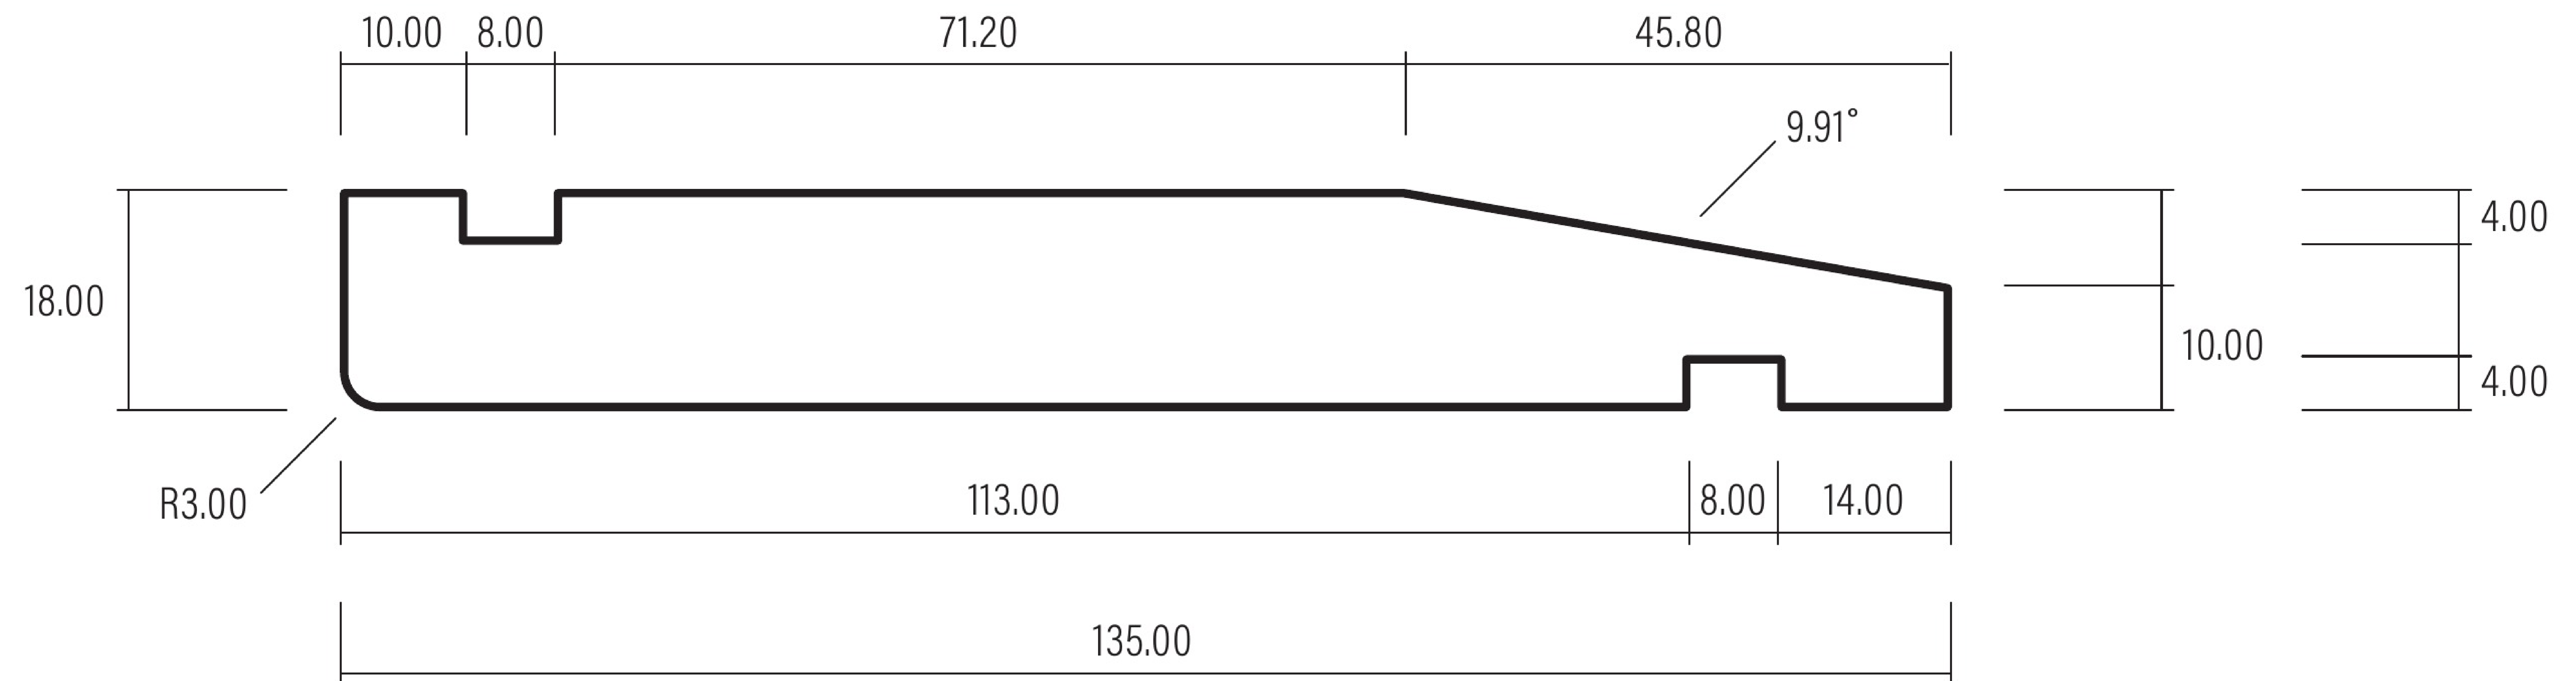

135 x 18 Bevelback Weatherboard

Version V1

Date: 03/03/2023

Ref: DS056

1:1 SCALE

WHEN PRINTED TO A4 AT 100%

0508 111 000

sales@humepine.nz