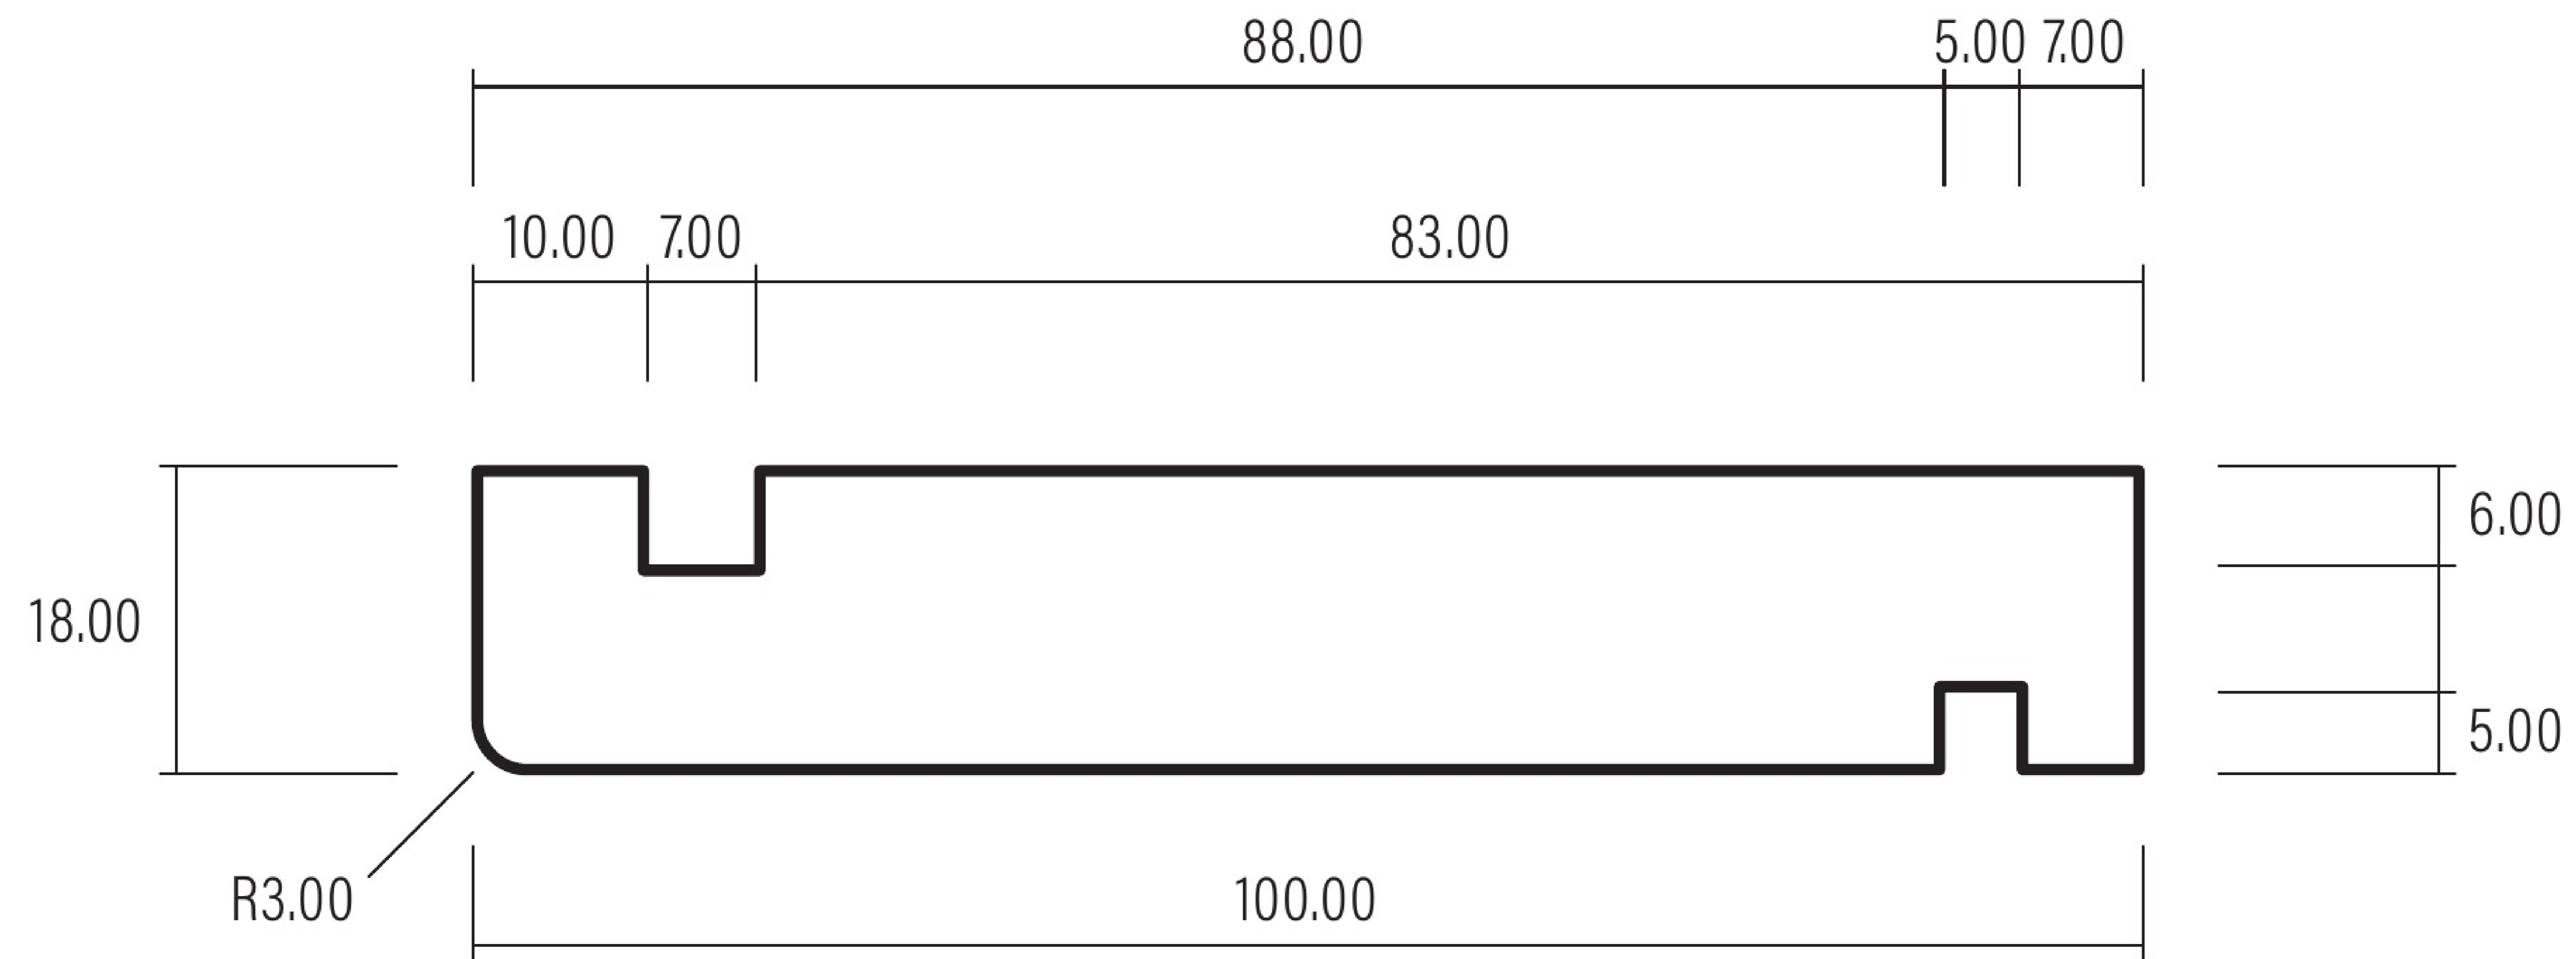

100 x 18 Internal Box Corner

Version V1

Date: 03/03/2023

Ref: DS115

1:1 SCALE

WHEN PRINTED TO A4 AT 100%

0508 111 000

sales@humepine.nz