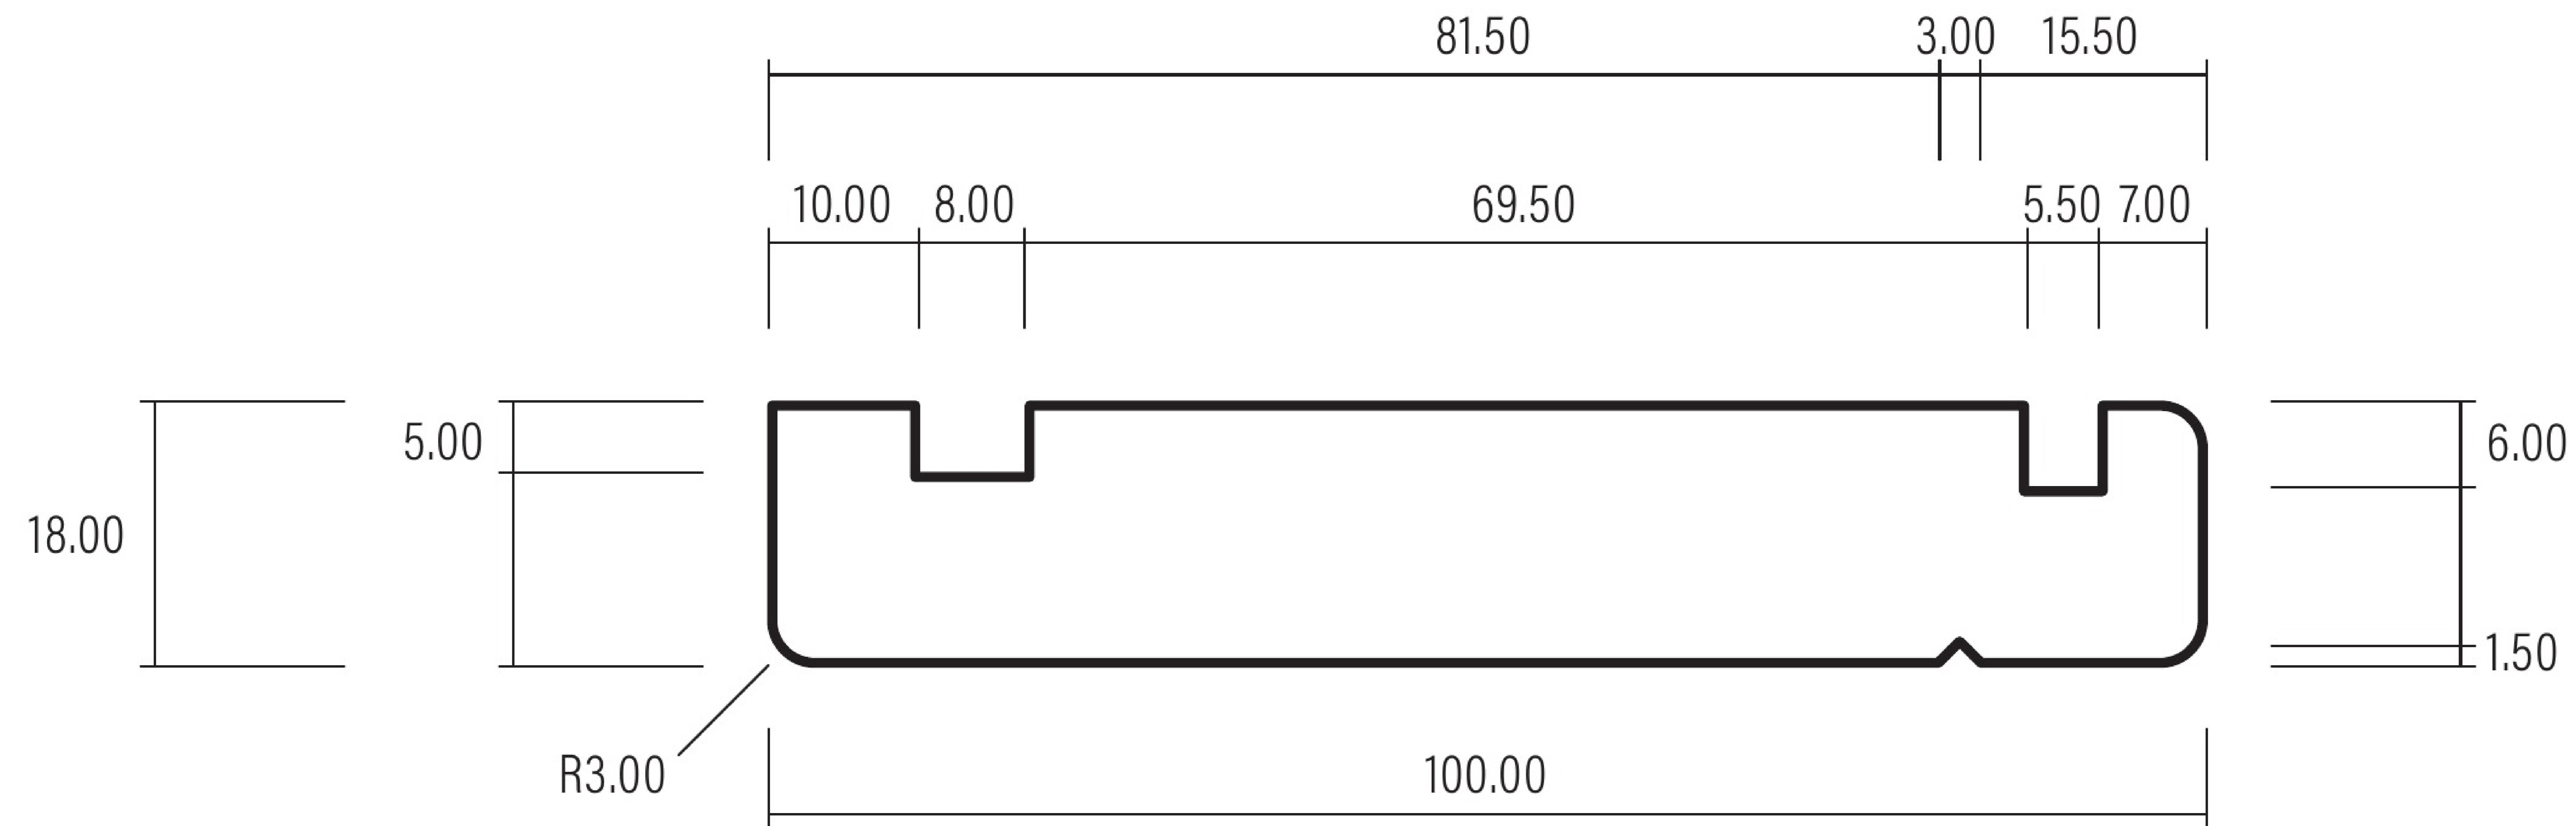

100 x 18 External Box Corner

Version V1

Date: 03/03/2023

Ref: DS115A

1:1 SCALE

WHEN PRINTED TO A4 AT 100%

0508 111 000

sales@humepine.nz